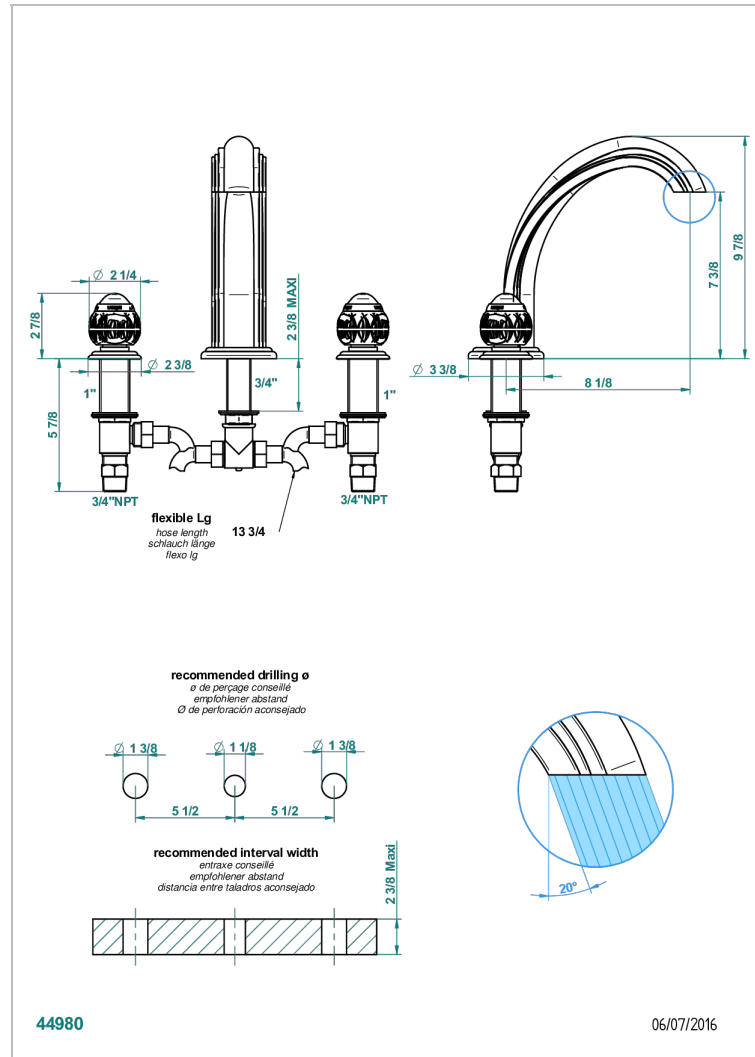

PANTHERE CLEAR CRYSTAL

A2H-25SGUS

Roman tub set with 3/4" valves

CHARACTERISTIC

- Panthere Clear crystal
- Roman tub set with 3/4" valves

AVAILABLE FINITIONS

Black ceram - D30
Blush PVD - H62
Brass color PVD - H49
Brown bronze color PVD - F33
Chrome polished - A02
Chrome polished / gold polished - G02