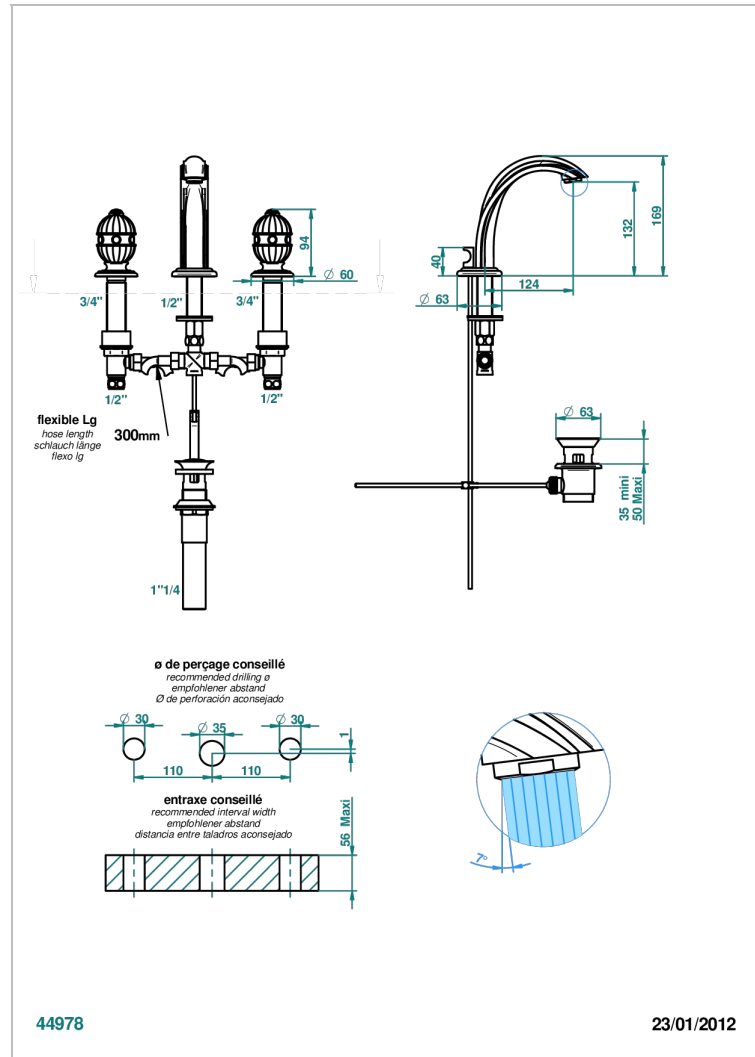

AMBOISE LAPIS LAZULI

A1K-151M/US

Widespread lavatory set with drain for 1 1/4" + countertop

CHARACTERISTIC

- Amboise Lapis Lazuli
- Widespread lavatory set with drain for 1 1/4" + countertop

TECHNICAL SPECS

- Recommandé : 3 bars (max. 5 bars) - Advised : 43,5 psi (max. 72 psi)
- 5,7 l/min à 3 bars (1.5 gpm at 43.5 psi)

AVAILABLE FINITIONS

Black ceram - D30
Blush PVD - H62
Brass color PVD - H49
Brown bronze color PVD - F33
Chrome polished - A02
Chrome polished / gold polished - G02

Matt nickel color PVD - H56
Nickel antique / Sovereign - H28
Nickel color PVD - H55
Nickel polished - B01
Soft gold - F30
Soft matt gold - F31

Umber PVD - H66