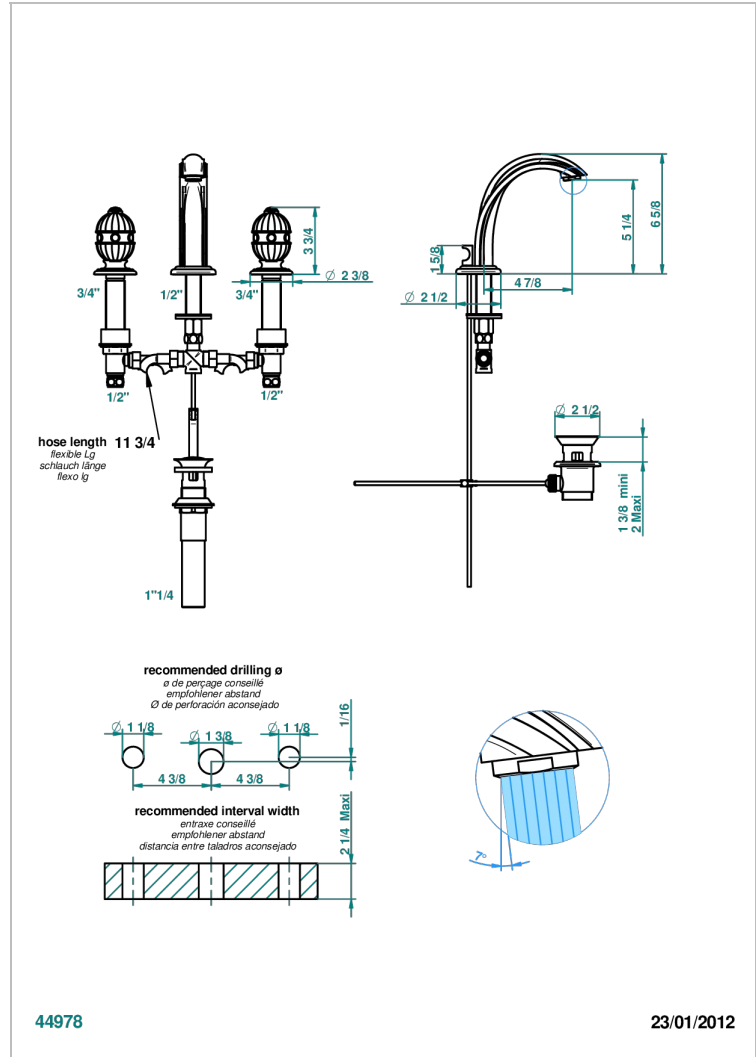

# AMBOISE LAPIS LAZULI

A1K-151M/US

Widespread lavatory set with drain for 1 1/4" + countertop

## CHARACTERISTIC

- Amboise Lapis Lazuli
- Widespread lavatory set with drain for 1 1/4" + countertop

## TECHNICAL SPECS

- Recommandé : 3 bars (max. 5 bars) - Advised : 43,5 psi (max. 72 psi)
- 5,7 l/min à 3 bars (1.5 gpm at 43.5 psi)