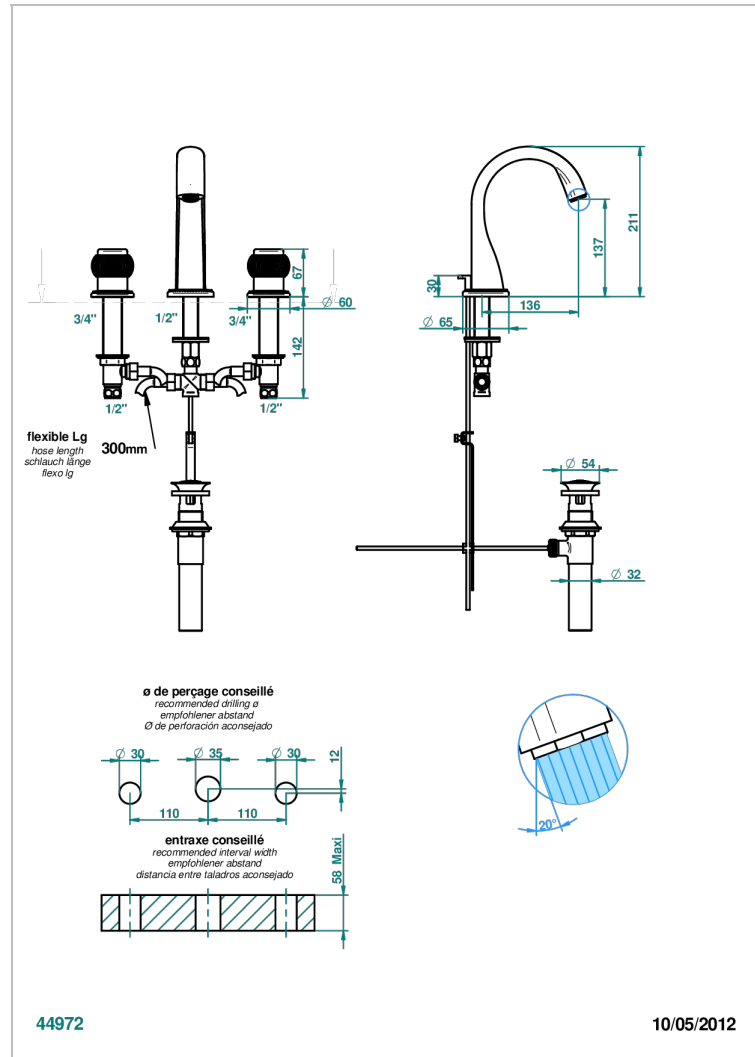

DIPLOMATE ROYALE

U4D-151M/US

Widespread lavatory set with drain for 1 1/4" + countertop

CHARACTERISTIC

- Diplome Royale
- Widespread lavatory set with drain for 1 1/4" + countertop

TECHNICAL SPECS

- Recommandé : 3 bars (max. 5 bars) - Advised : 43,5 psi (max. 72 psi)
- 5,7 l/min à 3 bars (1.5 gpm at 43.5 psi)