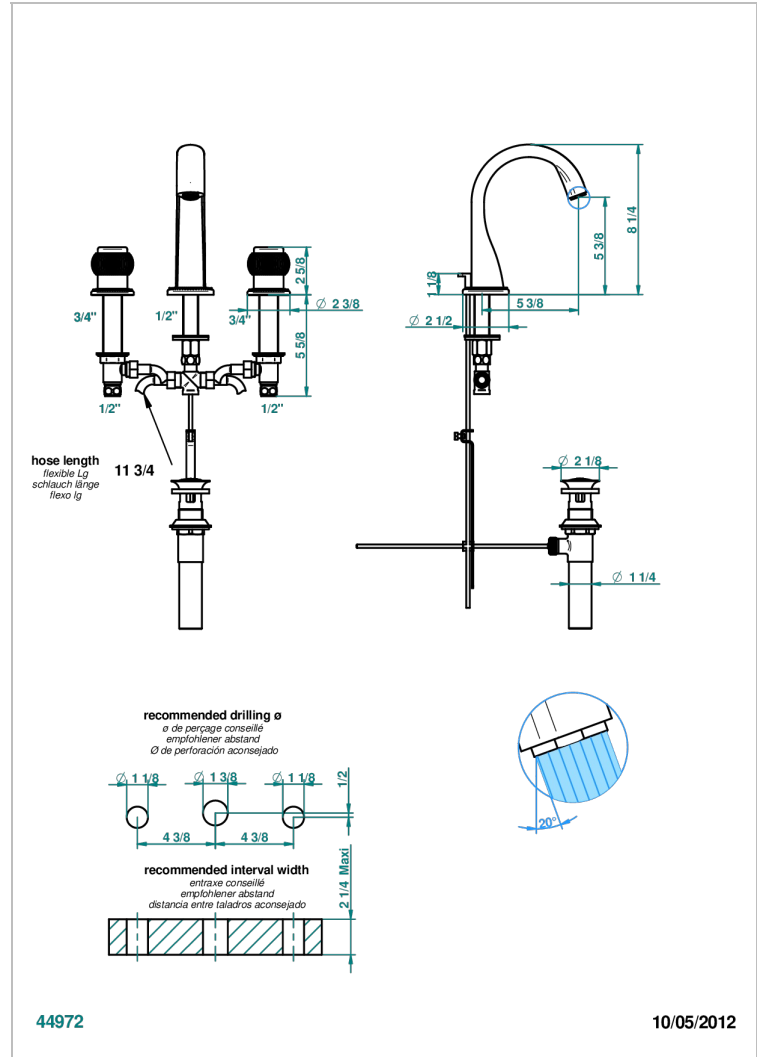

DIPLOMATE ROYALE

U4D-151M/US

Widespread lavatory set with drain for 1 1/4" + countertop

CHARACTERISTIC

- Diplome Royale
- Widespread lavatory set with drain for 1 1/4" + countertop

TECHNICAL SPECS

- Recommandé : 3 bars (max. 5 bars) - Advised : 43,5 psi (max. 72 psi)
- 5,7 l/min à 3 bars (1.5 gpm at 43.5 psi)