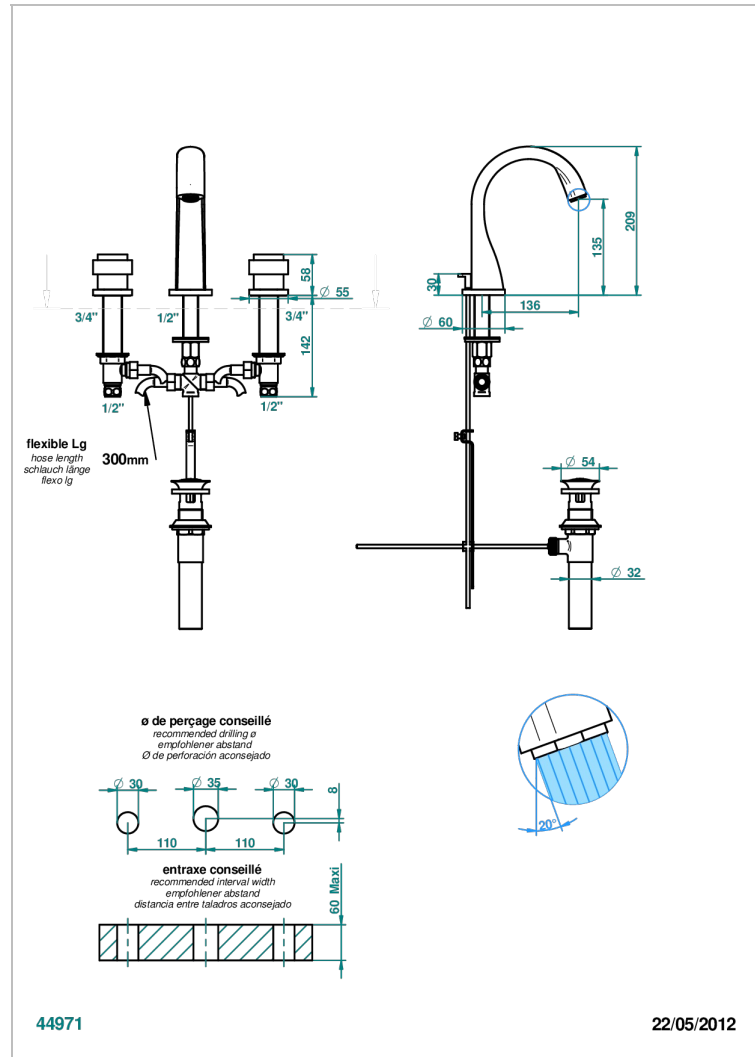

DIPLOMATE SMOOTH RINGS

U4A-151M/US

Widespread lavatory set with drain for 1 1/4" + countertop

CHARACTERISTIC

- Diplomate Smooth rings
- Widespread lavatory set with drain for 1 1/4" + countertop

TECHNICAL SPECS

- Recommandé : 3 bars (max. 5 bars) - Advised : 43,5 psi (max. 72 psi)
- 5,7 l/min à 3 bars (1.5 gpm at 43.5 psi)

AVAILABLE FINITIONS

Black ceram - D30
Blush PVD - H62
Brass color PVD - H49
Brown bronze color PVD - F33
Chrome polished - A02
Chrome polished / gold polished - G02