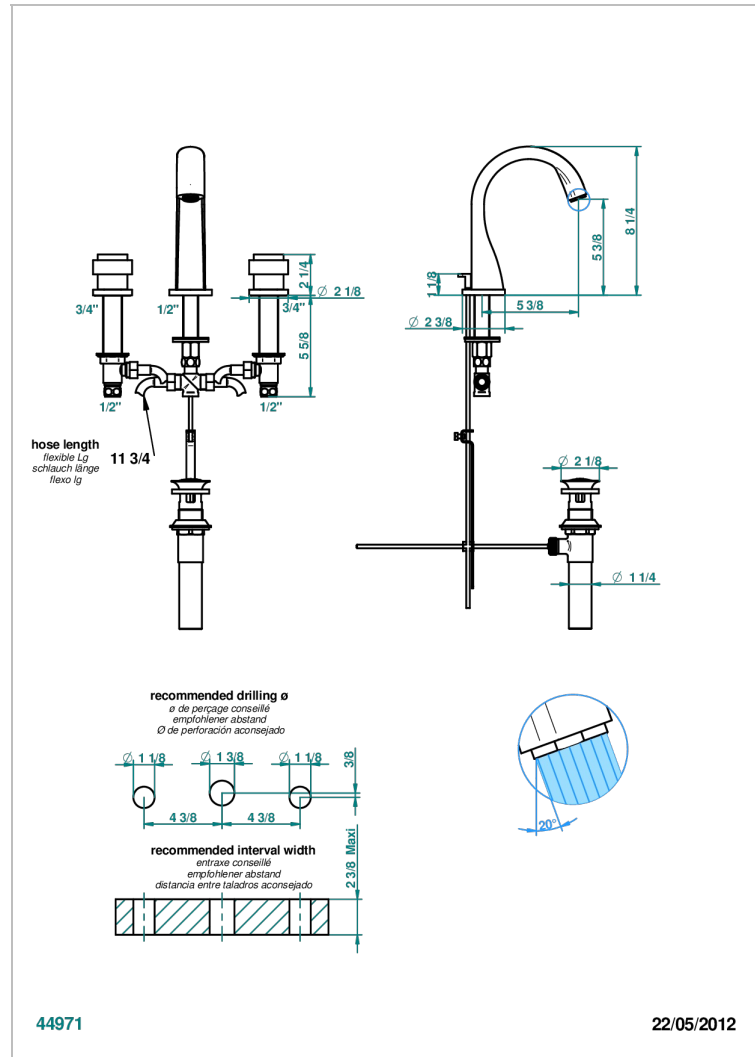

# DIPLOMATE SMOOTH RINGS

U4A-151M/US

Widespread lavatory set with drain for 1 1/4" + countertop

## CHARACTERISTIC

- Diplomate Smooth rings
- Widespread lavatory set with drain for 1 1/4" + countertop

## TECHNICAL SPECS

- Recommandé : 3 bars (max. 5 bars) - Advised : 43,5 psi (max. 72 psi)
- 5,7 l/min à 3 bars (1.5 gpm at 43.5 psi)