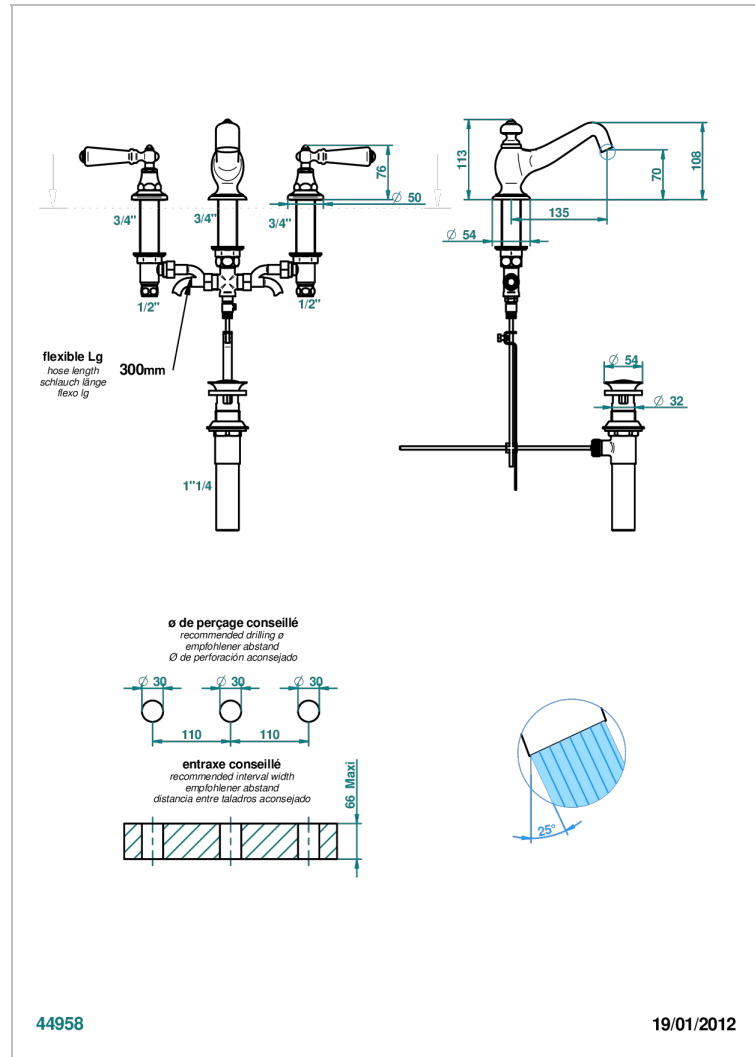

# BROADWAY WITH WHITE PORCELAIN LEVER HANDLES

A04-151M/US

Widespread lavatory set with drain for 1 1/4" + countertop

## CHARACTERISTIC

- Broadway with white porcelain lever handles
- Widespread lavatory set with drain for 1 1/4" + countertop