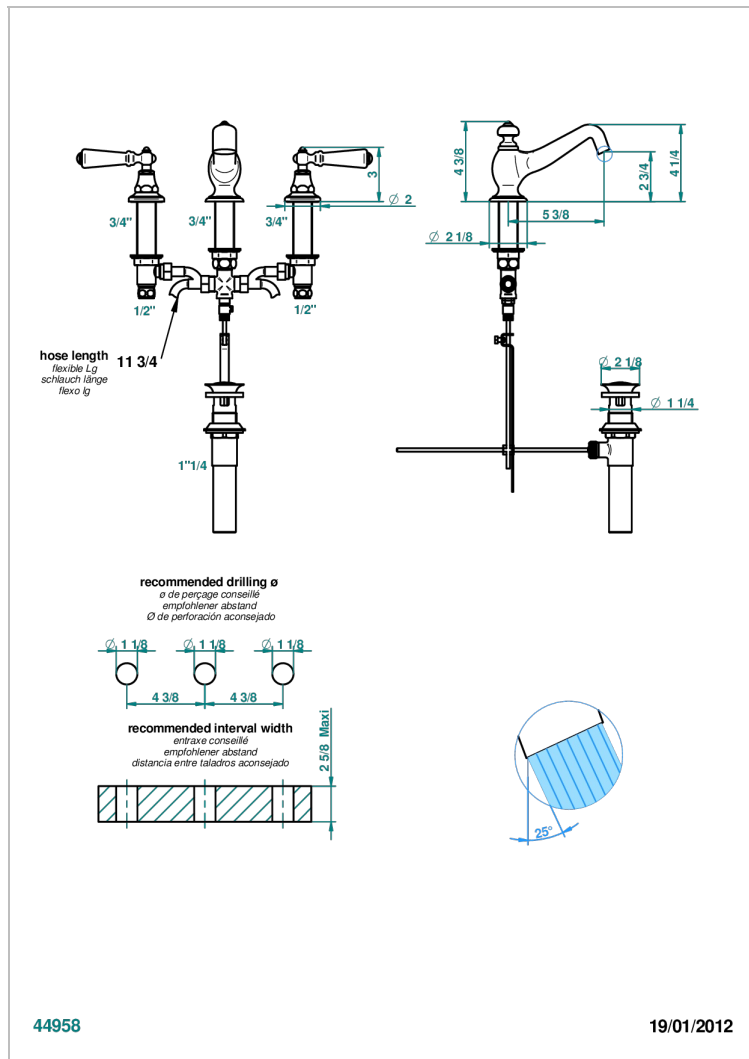

BROADWAY WITH WHITE PORCELAIN LEVER HANDLES

A04-151M/US

Widespread lavatory set with drain for 1 1/4" + countertop

CHARACTERISTIC

- Broadway with white porcelain lever handles
- Widespread lavatory set with drain for 1 1/4" + countertop

TECHNICAL SPECS

- Recommandé : 3 bars (max. 5 bars) - Advised : 43,5 psi (max. 72 psi)
- 5,7 l/min à 3 bars (1.5 gpm at 43.5 psi)

AVAILABLE FINITIONS

Black ceram - D30
 Blush PVD - H62
 Brass color PVD - H49
 Brown bronze color PVD - F33
 Chrome polished - A02
 Chrome polished / gold polished - G02