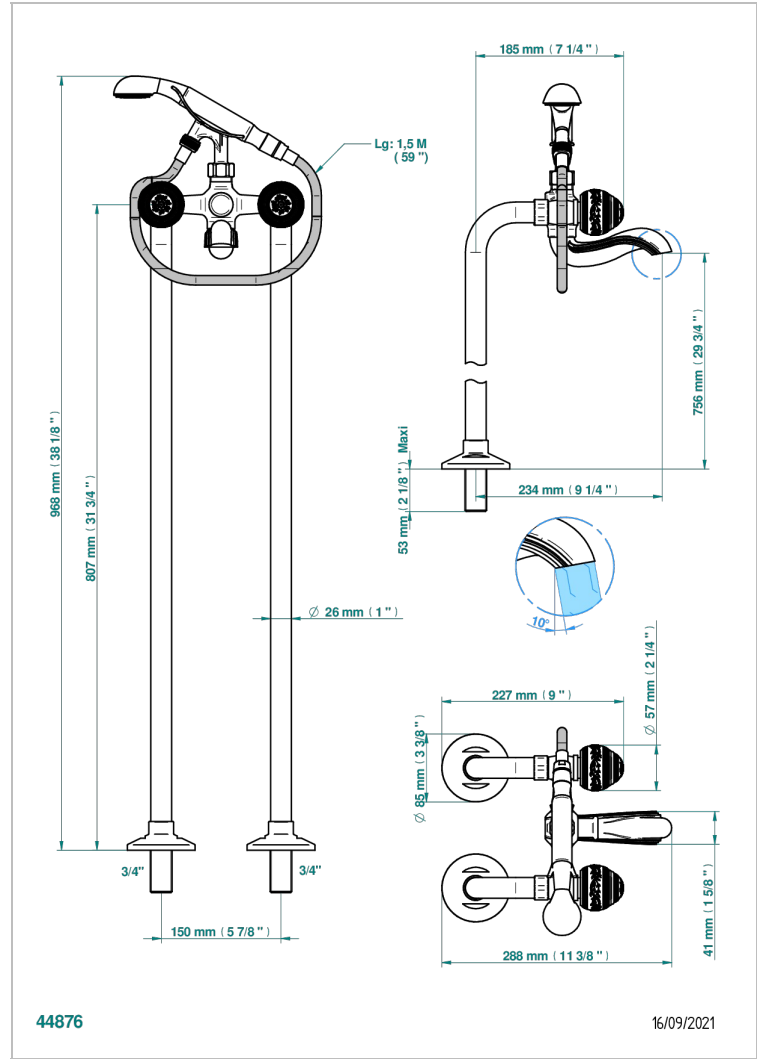

# MARQUISE PLATINUM DECOR

A7G-13CS

Free-standing bath/shower mixer with upright connections

THG<sup>®</sup>  
PARIS

## CHARACTERISTIC

- ACS : 21ACCLY034

## TECHNICAL SPECS

- Recommandé : 3 bars (max. 5 bars) - Advised : 43,5 psi (max. 72 psi)
- Bec : 75 l/min à 3 bars - Douchette : 9,5 l/min à 3 bars
- Spout : 19,8 gpm at 43.5 psi - Handshower : 2.5 gpm at 43.5 psi

## RELATED SKU'S

- Ref. G00-13800A Set of installation for tub filler