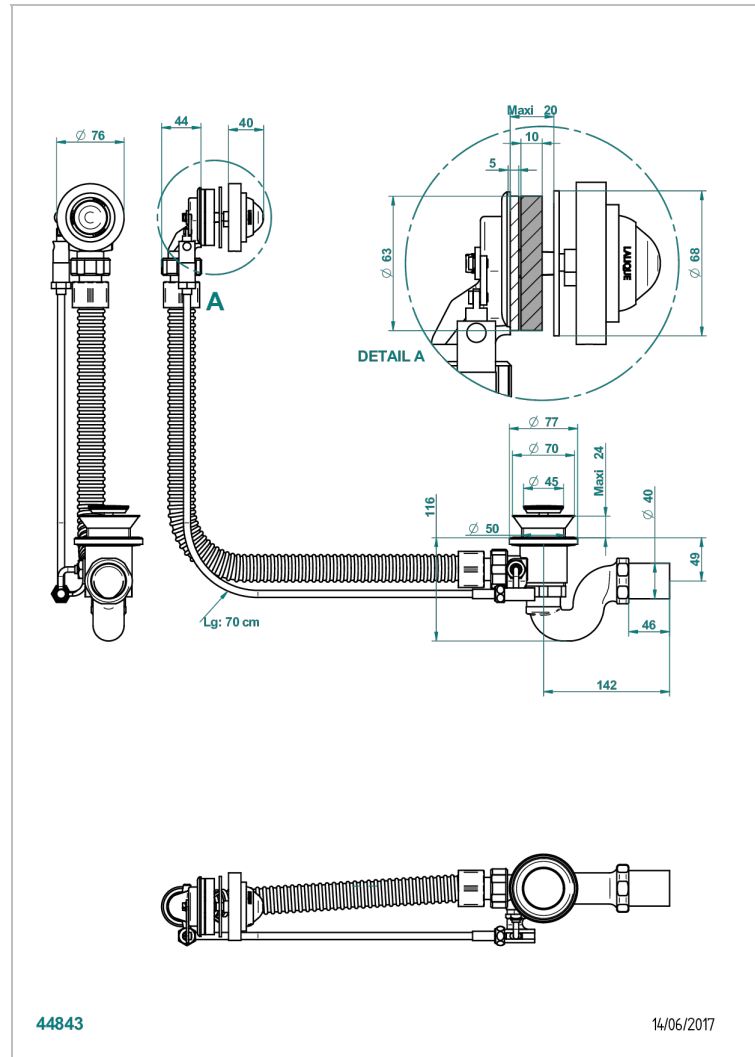

# VENICE

A2E-300/70

Complete bath pop-up waste 70 cm

## CHARACTERISTIC

- Venice
- Complete bath pop-up waste 70 cm

Nickel color PVD - H55  
Polished chrome (color finish) - A02  
Umber PVD - H66