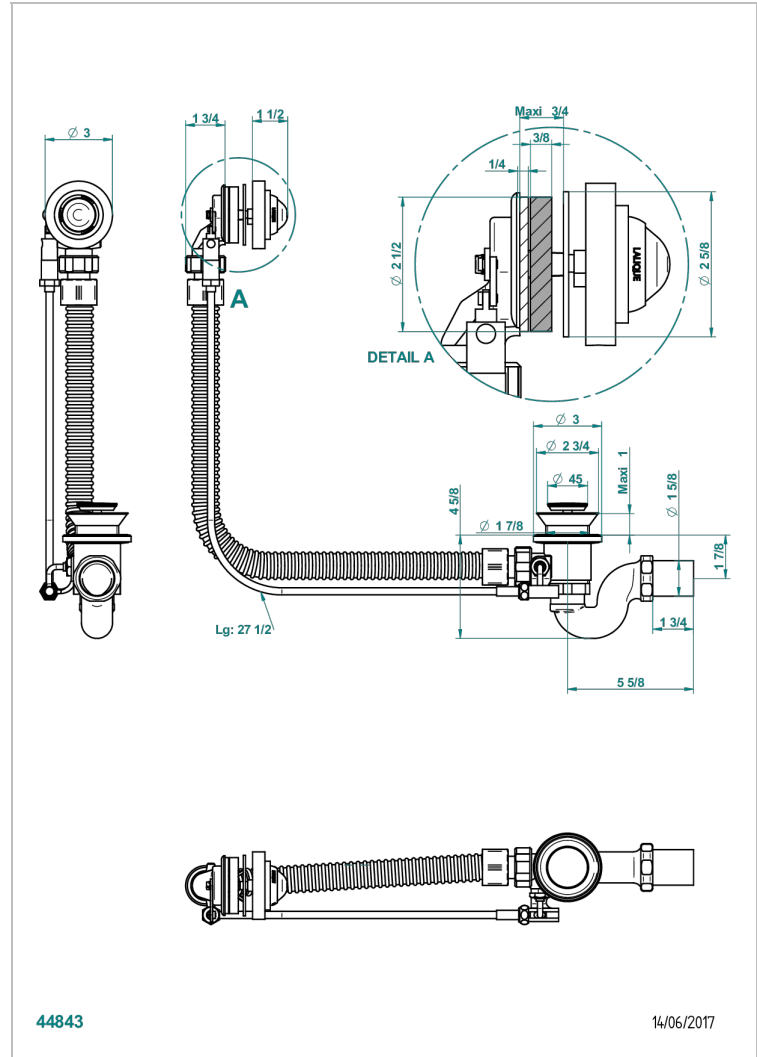

# VENICE

A2E-300/70

Complete bath pop-up waste 70 cm

## CHARACTERISTIC

- Venice
- Complete bath pop-up waste 70 cm