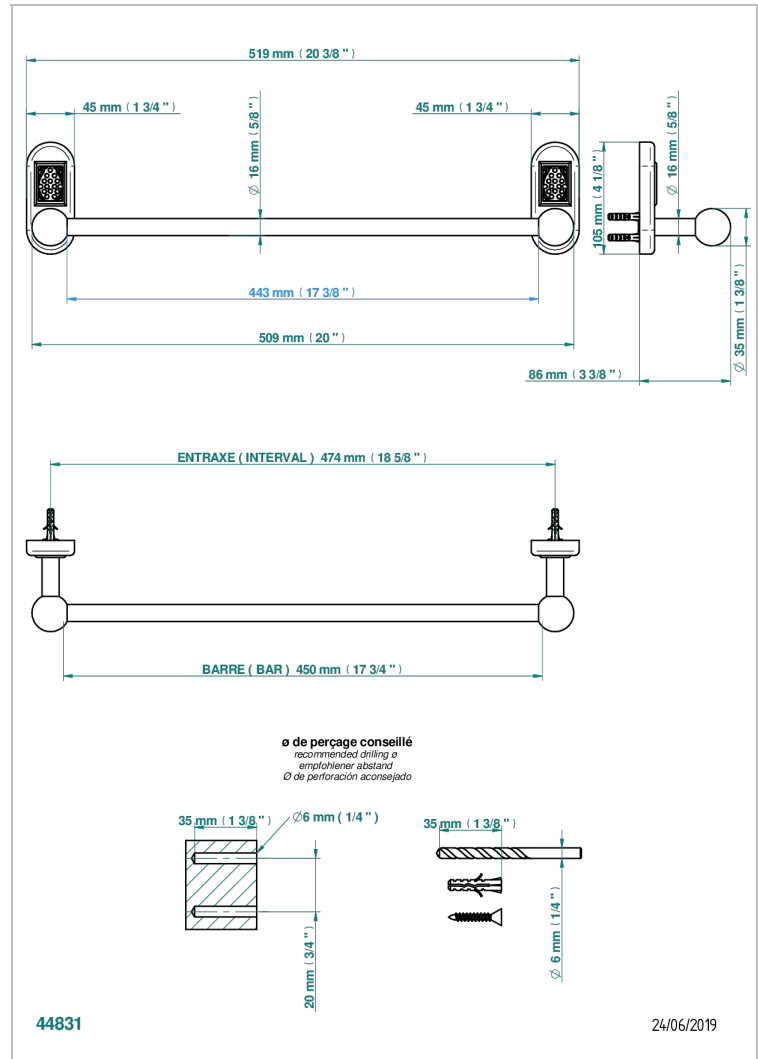

VENICE

A2E-514/45

Single towel rail, fixed rail, length: 450 mm

THG
PARIS

CARACTERÍSTICAS

- Venice
- Single towel rail, fixed rail, length: 450 mm

ACABADOS DISPONIBLES

Bronce claro - D01
Cerámica negra mate - D30
Cobre viejo mate - H07
Cromo - A02
Cromo / dorado - G02
Cromo mate - C02