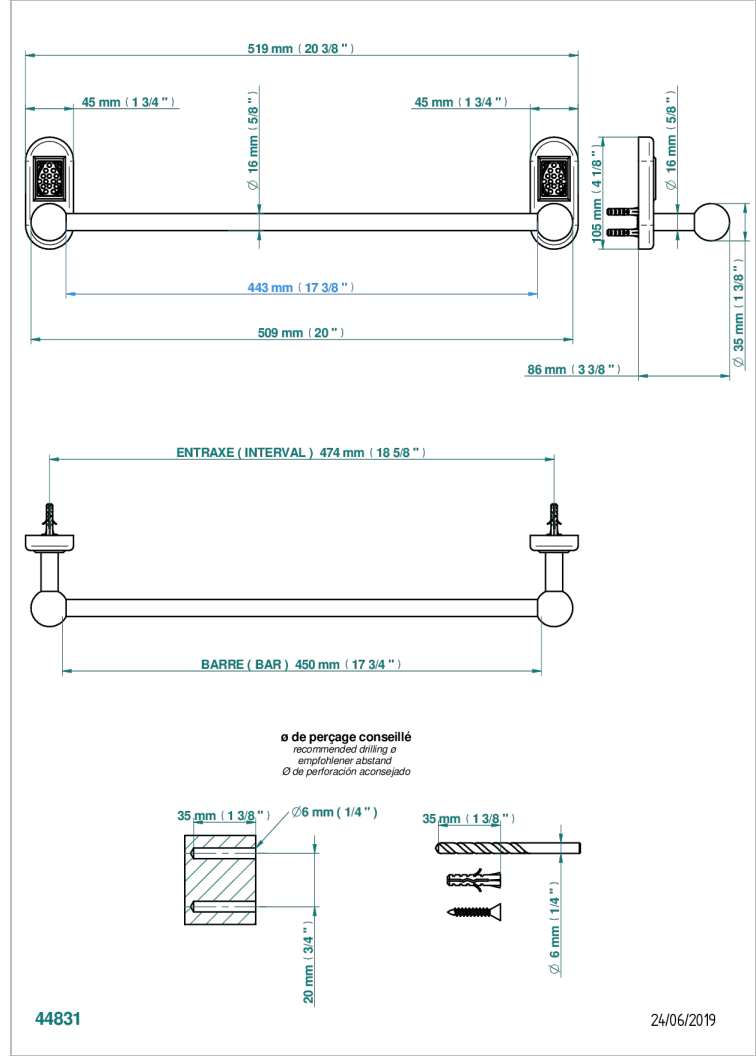

VENICE

A2E-514/45

Single towel rail, fixed rail, length: 450 mm

CHARACTERISTIC

- Venice
- Single towel rail, fixed rail, length: 450 mm

AVAILABLE FINITIONS

Antique nickel - H28
Black ceram - D30
Blush PVD - H62
Brass color PVD - H49
Brown bronze color PVD - F33
Gold color PVD - H52