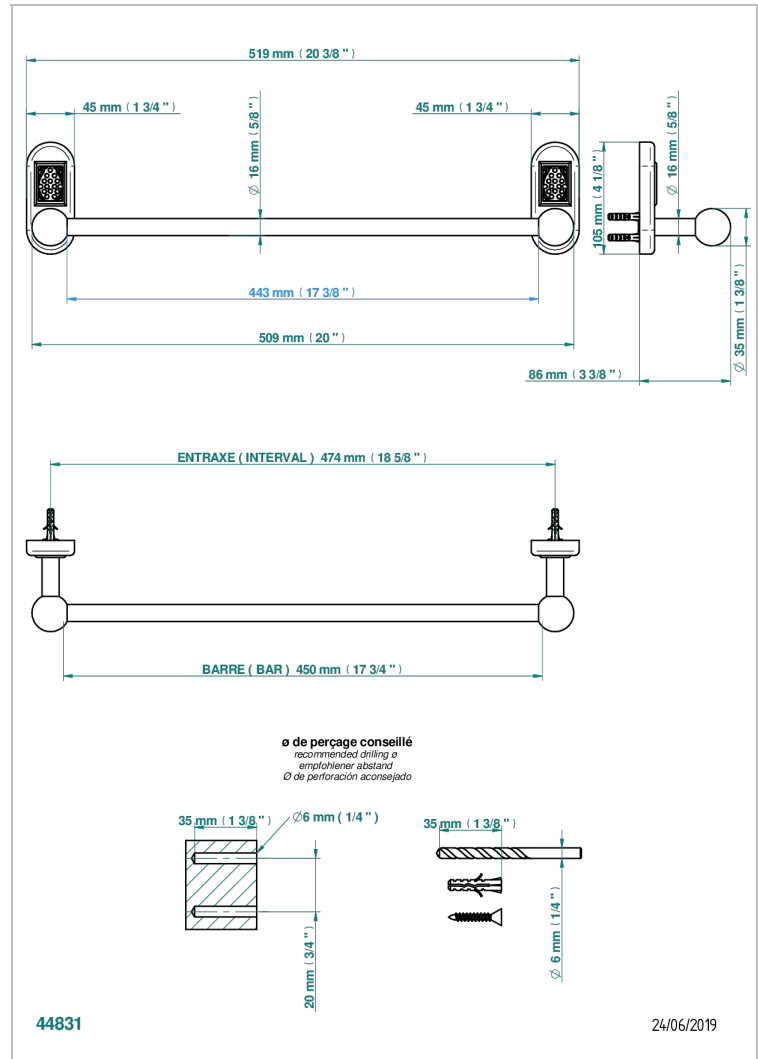

# VENICE

A2E-514/45

Single towel rail, fixed rail, length: 450 mm

## CHARACTERISTIC

- Venice
- Single towel rail, fixed rail, length: 450 mm