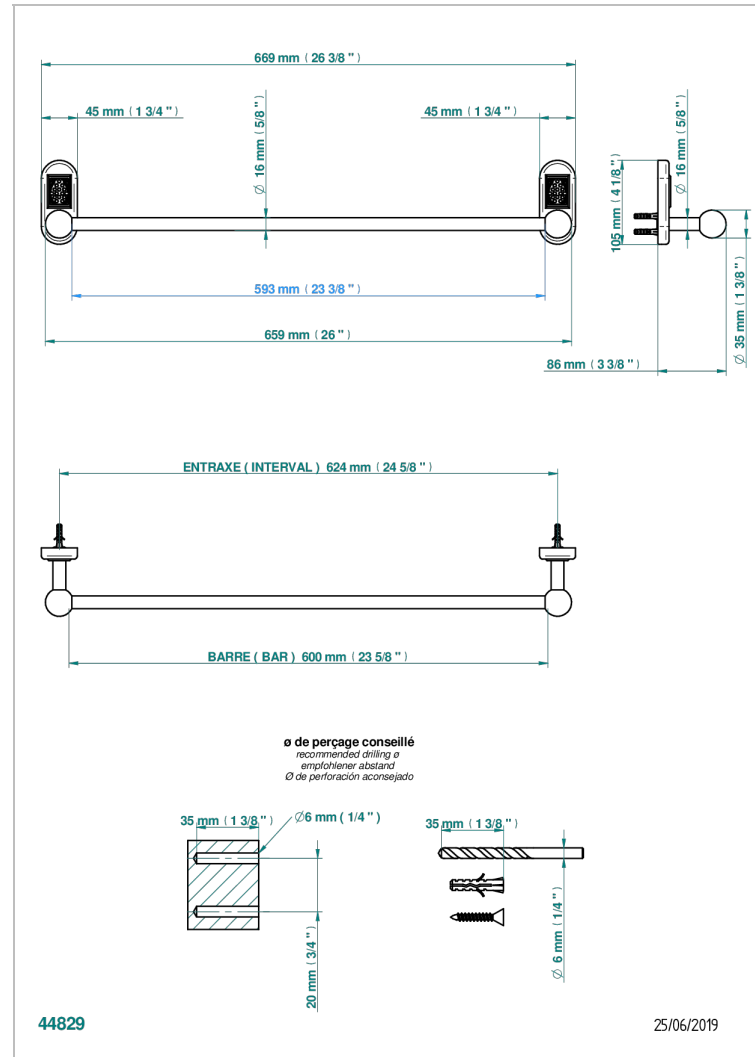

VENICE

A2E-514/60

Single towel rail, fixed rail, length: 600 mm

CHARACTERISTIC

- Venice
- Single towel rail, fixed rail, length: 600 mm

AVAILABLE FINITIONS

Antique nickel - H28
Black ceram - D30
Blush PVD - H62
Brass color PVD - H49
Brown bronze color PVD - F33
Gold color PVD - H52