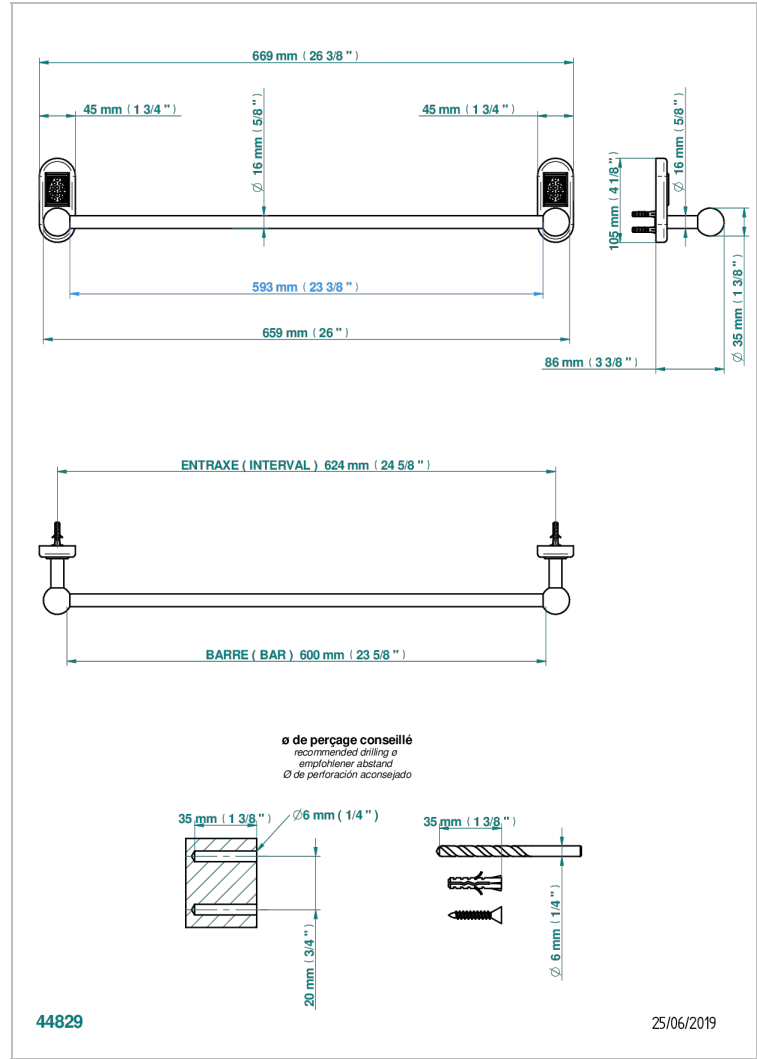

# VENICE

A2E-514/60

Single towel rail, fixed rail, length: 600 mm

## CHARACTERISTIC

- Venice
- Single towel rail, fixed rail, length: 600 mm