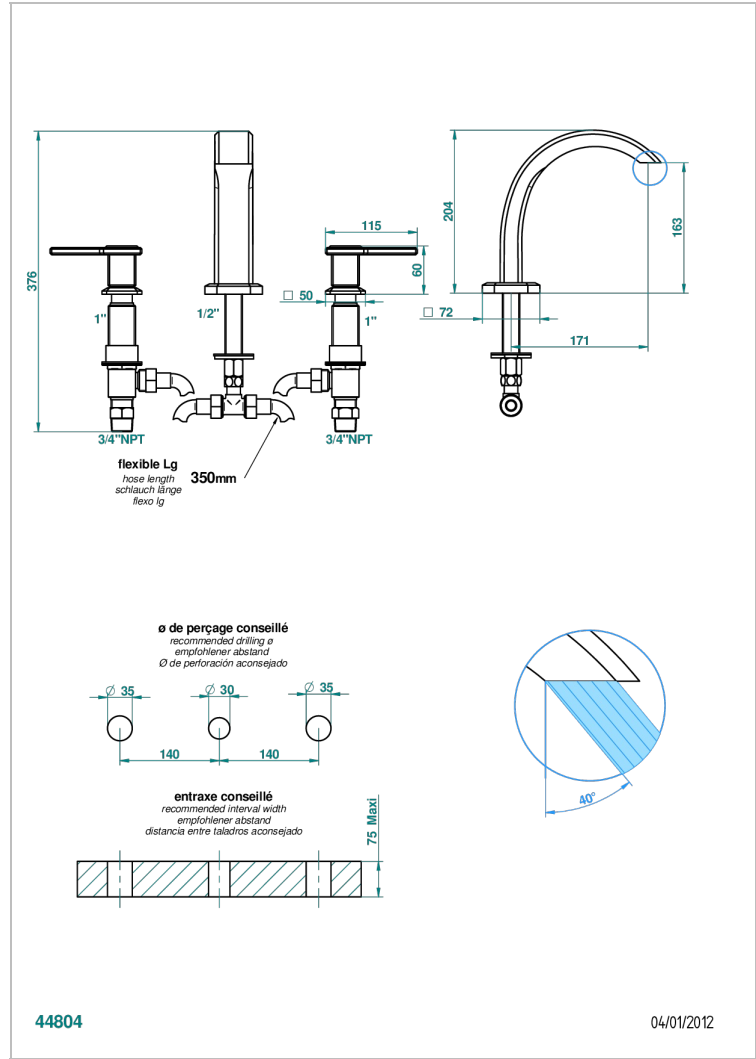

# METROPOLIS CLEAR CRYSTAL WITH LEVER HANDLES

A2B-25US

Roman tub set with 3/4" valves