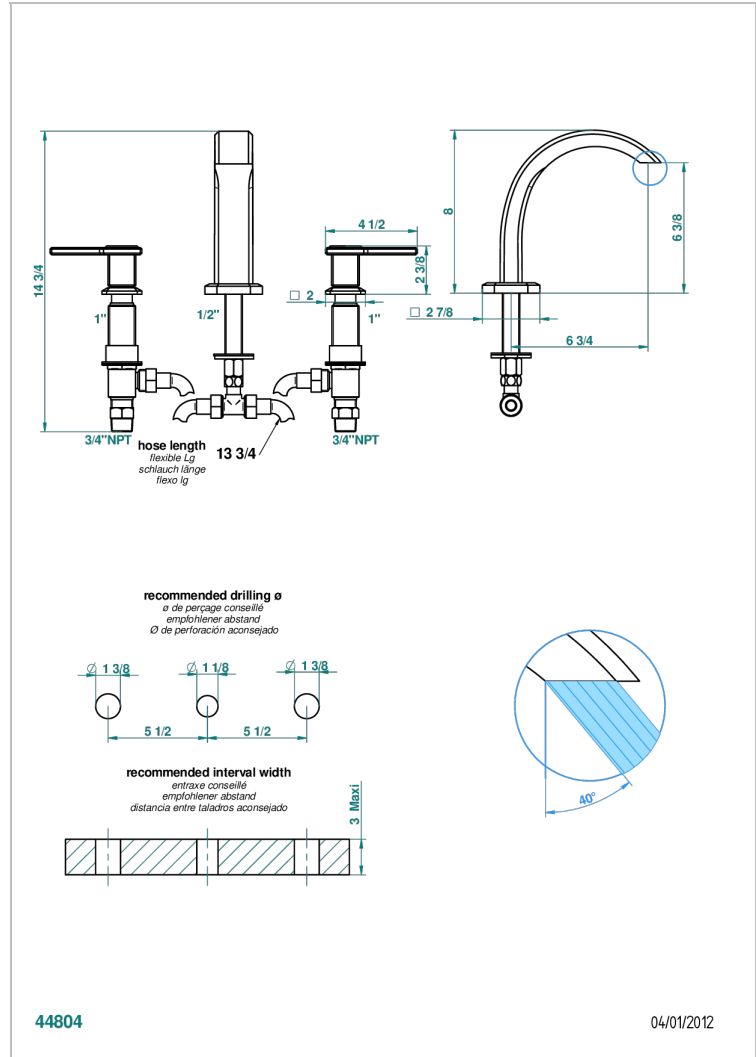

METROPOLIS CLEAR CRYSTAL WITH LEVER HANDLES

A2B-25US

Roman tub set with 3/4" valves

CHARACTERISTIC

- ASME : ASME A112.18.1-2011/CSA B125.1-11

STANDARDS

AVAILABLE FINITIONS

Black ceram - D30
Blush PVD - H62
Brass color PVD - H49
Brown bronze color PVD - F33
Chrome polished - A02
Chrome polished / gold polished - G02

Matt nickel color PVD - H56
Nickel antique / Sovereign - H28
Nickel color PVD - H55
Nickel polished - B01
Soft gold - F30
Soft matt gold - F31

Umber PVD - H66