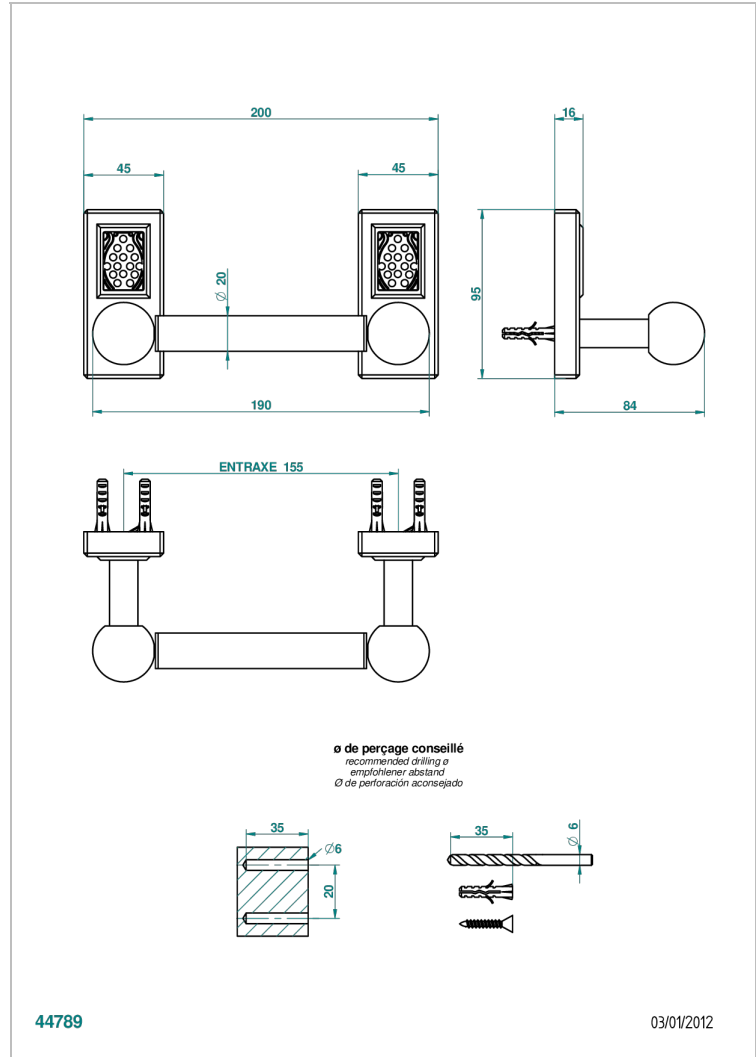

METROPOLIS CLEAR CRYSTAL

A2A-543M

Paper roll holder

44789

03/01/2012

CHARACTERISTIC

- Métropolis Clear crystal
- Paper roll holder

AVAILABLE FINITIONS