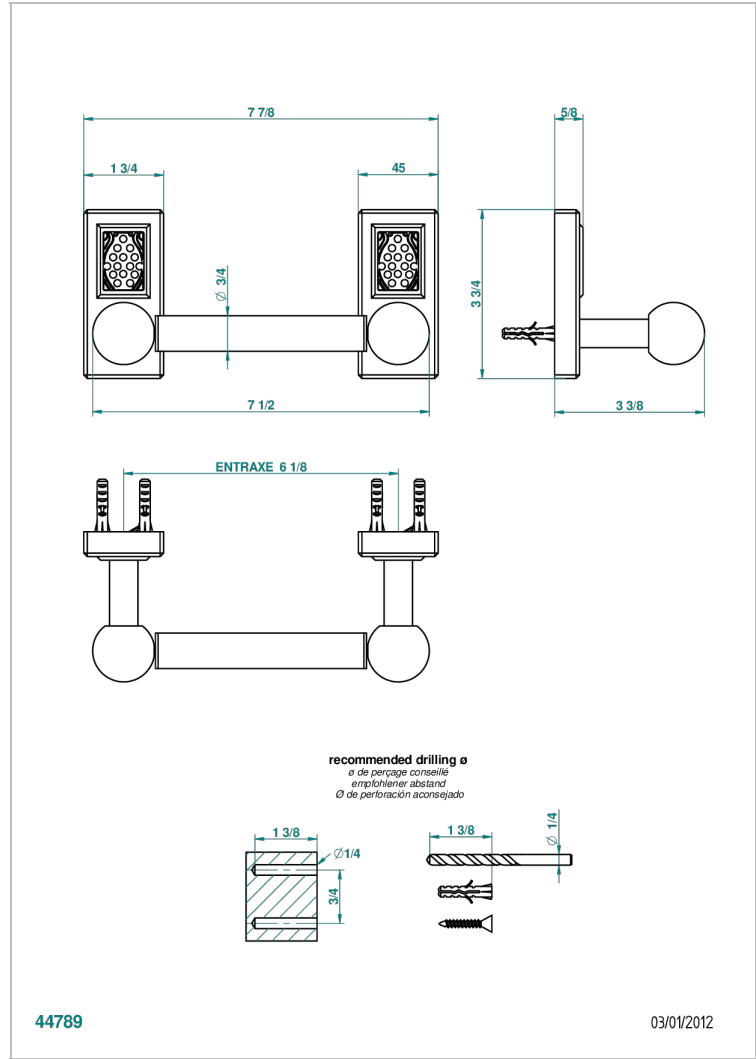

# METROPOLIS CLEAR CRYSTAL

A2A-543M

Paper roll holder

THG<sup>®</sup>  
PARIS

44789

03/01/2012

## CHARACTERISTIC

- Métropolis Clear crystal
- Paper roll holder