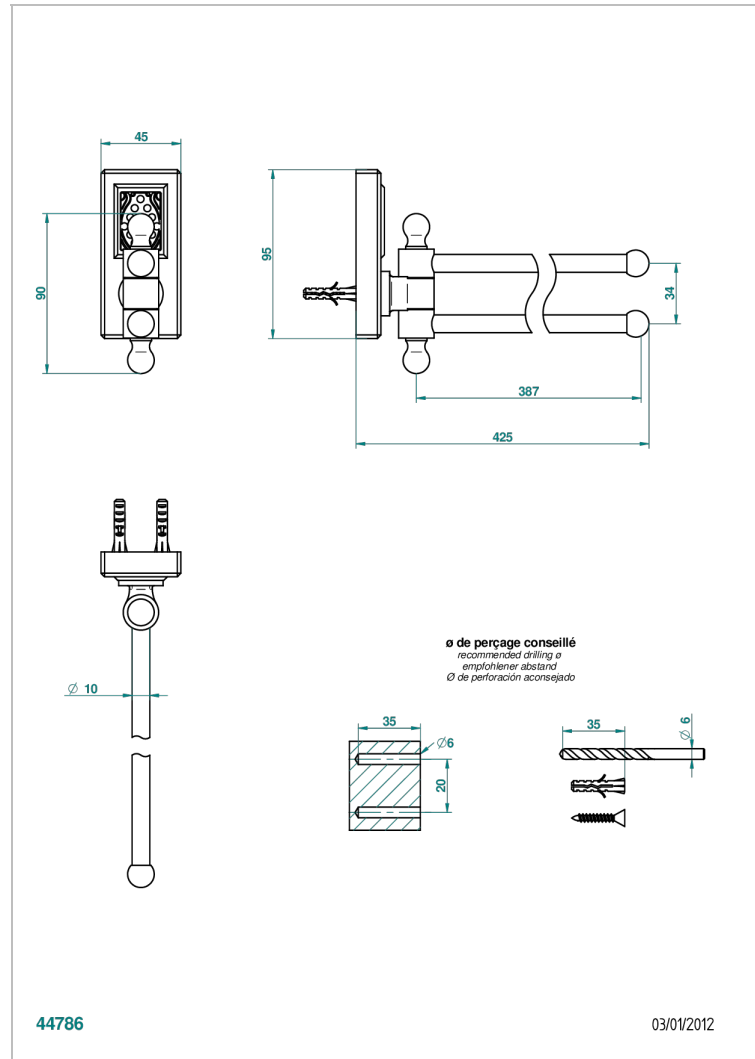

METROPOLIS CLEAR CRYSTAL WITH LEVER HANDLES

A2B-522

Towel bar 15 3/4" long, double swivel

CHARACTERISTIC

- Métropolis Clear crystal with lever handles
- Towel bar 15 3/4" long, double swivel

AVAILABLE FINITIONS

Umber PVD - H66