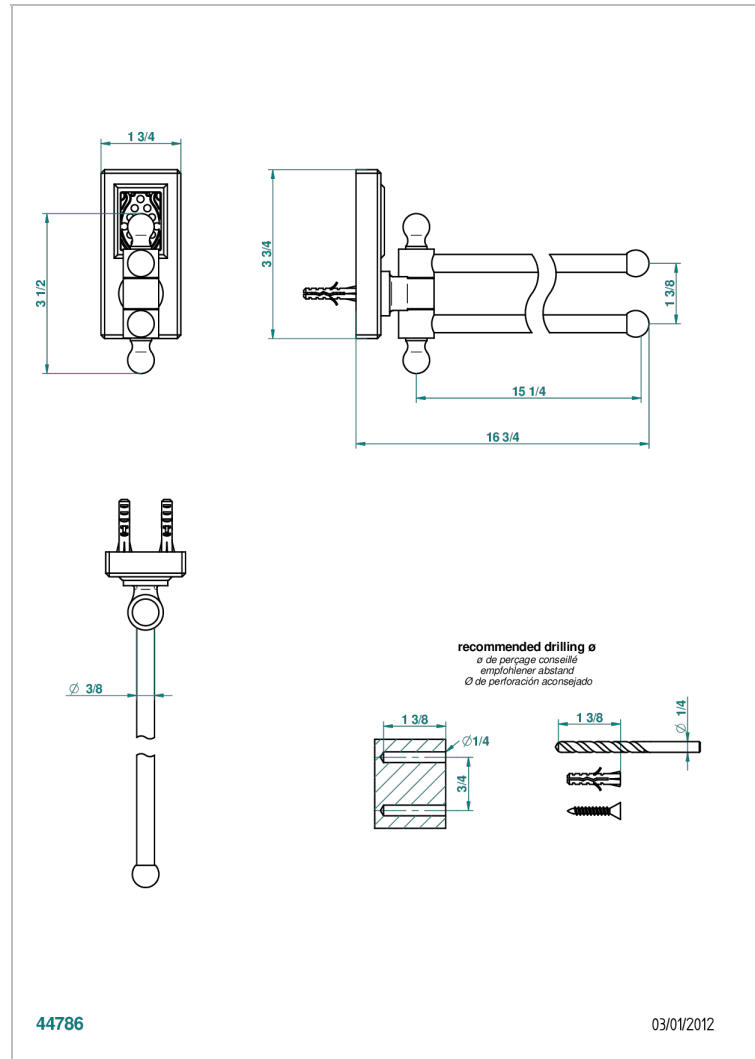

# METROPOLIS CLEAR CRYSTAL WITH LEVER HANDLES

A2B-522

Towel bar 15 3/4" long, double swivel

## CHARACTERISTIC

- Métropolis Clear crystal with lever handles
- Towel bar 15 3/4" long, double swivel