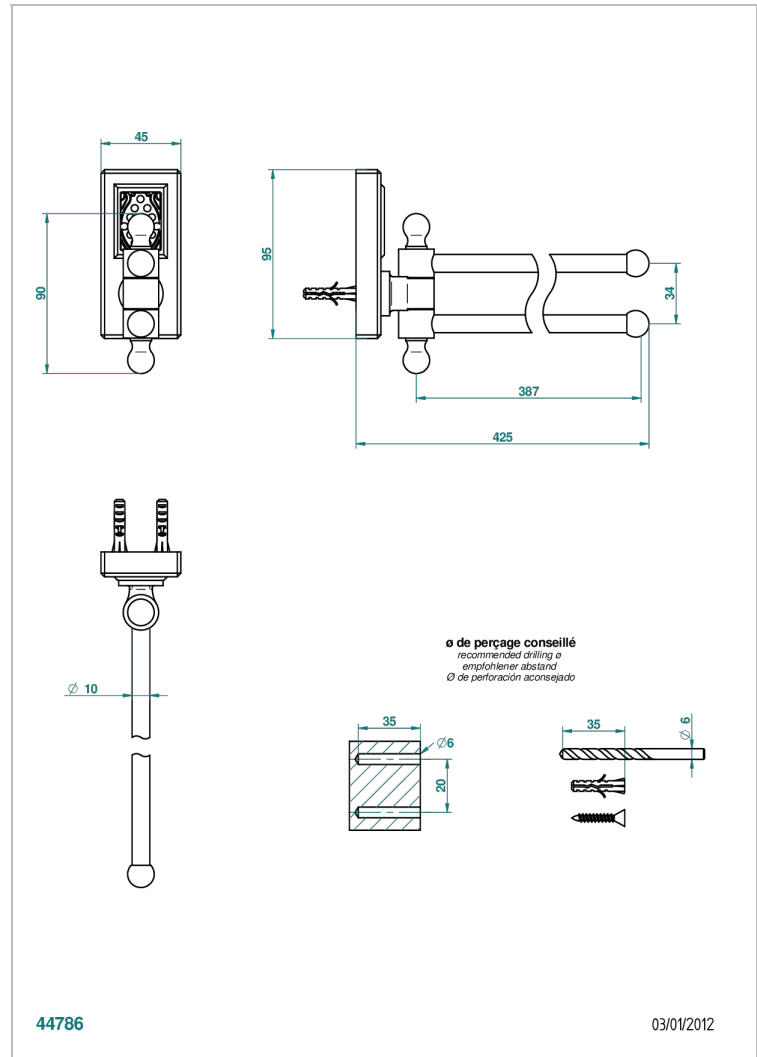

METROPOLIS CLEAR CRYSTAL

A2A-522

Towel bar 15 3/4" long, double swivel

THG[®]
PARIS

CHARACTERISTIC

- Métropolis Clear crystal
- Towel bar 15 3/4" long, double swivel

AVAILABLE FINITIONS

Black ceram - D30
Blush PVD - H62
Brass color PVD - H49
Brown bronze color PVD - F33
Chrome polished - A02
Chrome polished / gold polished - G02

Matt nickel color PVD - H56
Nickel antique / Sovereign - H28
Nickel color PVD - H55
Nickel polished - B01
Soft gold - F30
Soft matt gold - F31

Umber PVD - H66