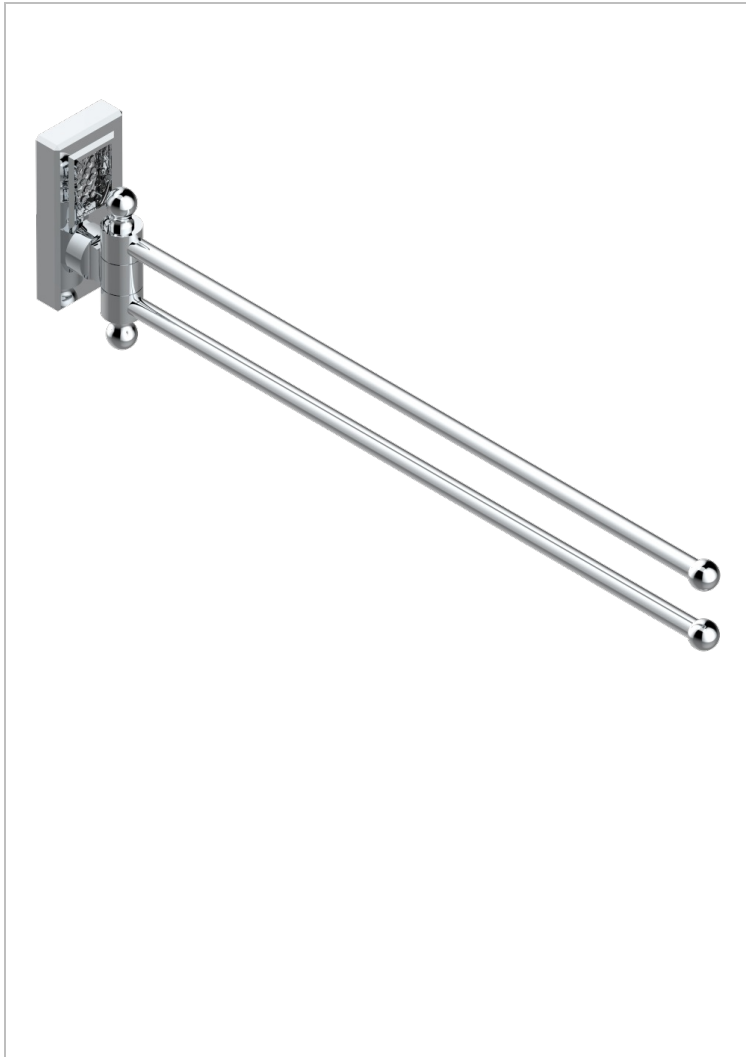

METROPOLIS CLEAR CRYSTAL

A2A-522

Towel bar 15 3/4" long, double swivel

THG[®]
PARIS

CHARACTERISTIC

- Métropolis Clear crystal
- Towel bar 15 3/4" long, double swivel

AVAILABLE FINITIONS

Black ceram - D30
Blush PVD - H62
Brass color PVD - H49
Brown bronze color PVD - F33
Chrome polished - A02
Chrome polished / gold polished - G02

Gold color PVD - H52
Gold mat - F07
Gold polished - F01
Graphite PVD - H64
Matt Umber PVD - H67
Matt blush PVD - H60

Matt brass color PVD - H50
Matt brown bronze color PVD - F34
Matt chrome (American satin) - C02
Matt gold color PVD - H53
Matt graphite PVD - H65
Matt nickel (American satin) - C01

Matt nickel color PVD - H56
Nickel antique / Sovereign - H28
Nickel color PVD - H55
Nickel polished - B01
Soft gold - F30
Soft matt gold - F31

Umber PVD - H66