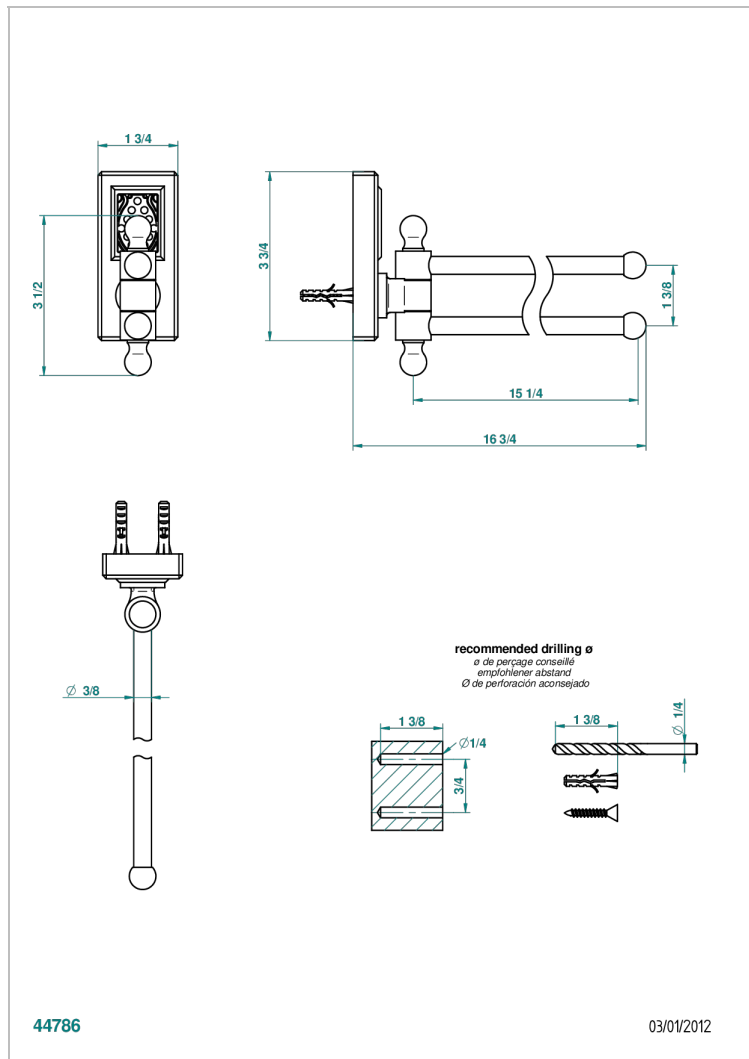

METROPOLIS CLEAR CRYSTAL

A2A-522

Towel bar 15 3/4" long, double swivel

CHARACTERISTIC

- Métropolis Clear crystal
- Towel bar 15 3/4" long, double swivel

AVAILABLE FINITIONS

Black ceram - D30
 Blush PVD - H62
 Brass color PVD - H49
 Brown bronze color PVD - F33
 Chrome polished - A02
 Chrome polished / gold polished - G02

Matt nickel color PVD - H56
 Nickel antique / Sovereign - H28
 Nickel color PVD - H55
 Nickel polished - B01
 Soft gold - F30
 Soft matt gold - F31

Umber PVD - H66