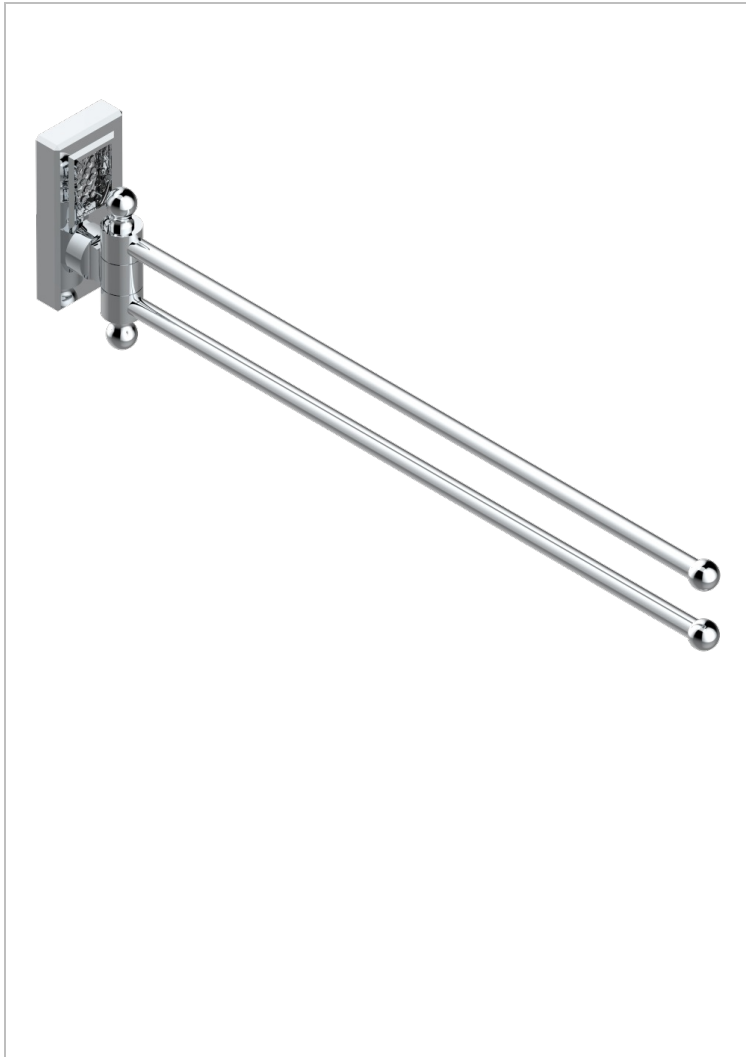

# METROPOLIS CLEAR CRYSTAL

A2A-522

Double towel holder, 2 mobile rails, length: 400 mm, ø 16 mm

THG<sup>®</sup>  
PARIS

## CHARACTERISTIC

- Métropolis Clear crystal
- Double towel holder, 2 mobile rails, length: 400 mm, ø 16 mm

## AVAILABLE FINITIONS

Antique nickel - H28  
Black ceram - D30  
Blush PVD - H62  
Brass color PVD - H49  
Brown bronze color PVD - F33  
Gold color PVD - H52

Graphite PVD - H64  
Matt Umber PVD - H67  
Matt blush PVD - H60  
Matt brass color PVD - H50  
Matt brown bronze color PVD - F34  
Matt chrome - C02