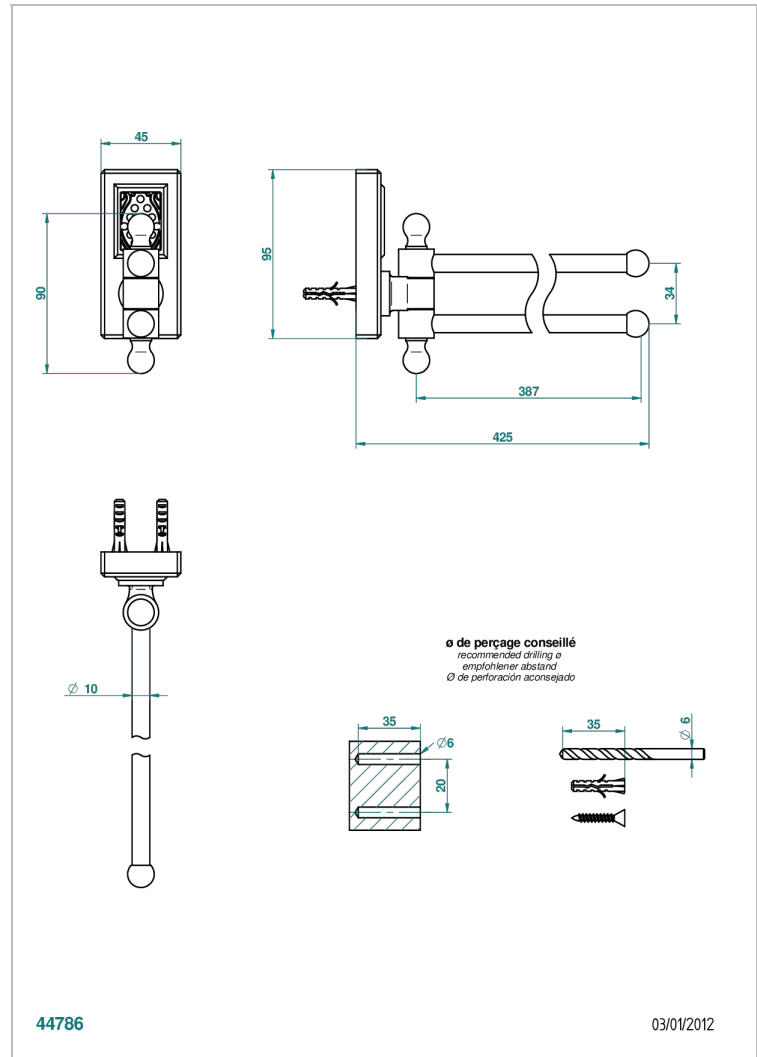

# METROPOLIS CLEAR CRYSTAL

A2A-522

Double towel holder, 2 mobile rails, length: 400 mm, ø 16 mm

THG<sup>®</sup>  
PARIS

## CHARACTERISTIC

- Métropolis Clear crystal
- Double towel holder, 2 mobile rails, length: 400 mm, ø 16 mm