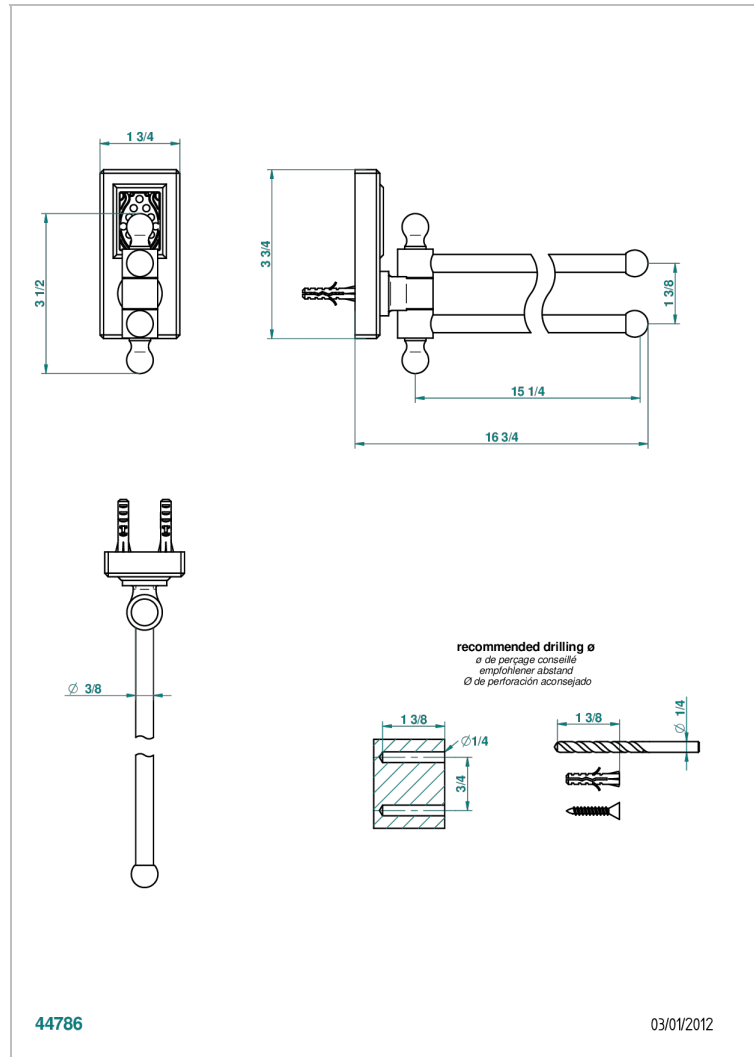

METROPOLIS CLEAR CRYSTAL

A2A-522

Double towel holder, 2 mobile rails, length: 400 mm, \varnothing 16 mm

THG[®]
PARIS

CHARACTERISTIC

- Métropolis Clear crystal
- Double towel holder, 2 mobile rails, length: 400 mm, \varnothing 16 mm

AVAILABLE FINITIONS

Antique nickel - H28
Black ceram - D30
Blush PVD - H62
Brass color PVD - H49
Brown bronze color PVD - F33
Gold color PVD - H52

Graphite PVD - H64
Matt Umber PVD - H67
Matt blush PVD - H60
Matt brass color PVD - H50
Matt brown bronze color PVD - F34
Matt chrome - C02