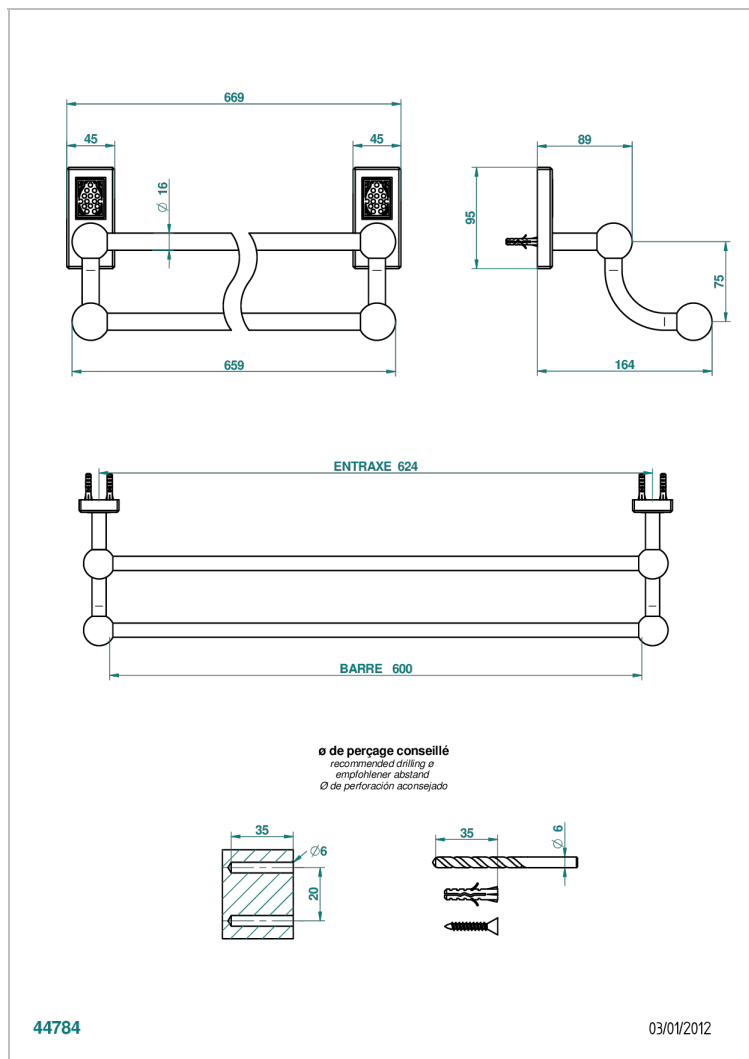

# METROPOLIS CRISTAL CLARO CON MANETAS

A2B-516/60

Towel rail, 2 fixed rails, length: 600 mm

THG<sup>®</sup>  
PARIS

## CARACTERÍSTICAS

- Métropolis cristal claro con manetas
- Towel rail, 2 fixed rails, length: 600 mm