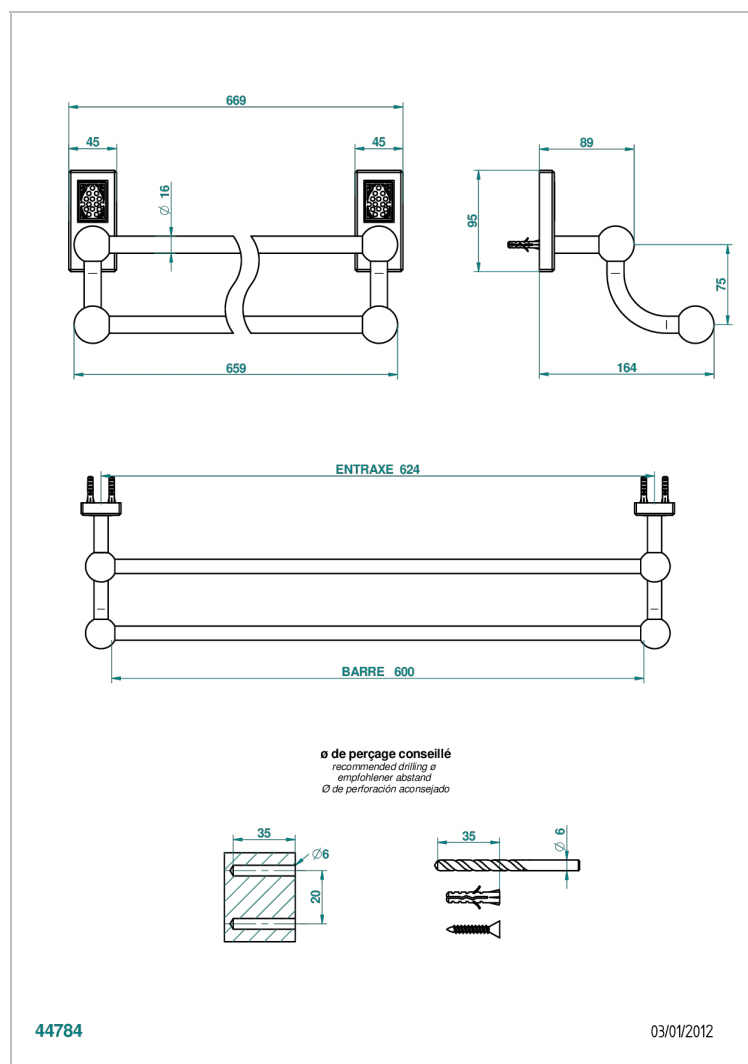

METROPOLIS CLEAR CRYSTAL WITH LEVER HANDLES

A2B-516/60

Double towel bar, 24" long

CHARACTERISTIC

- Métropolis Clear crystal with lever handles
- Double towel bar, 24" long

AVAILABLE FINITIONS

Black ceram - D30
Blush PVD - H62
Brass color PVD - H49
Brown bronze color PVD - F33
Chrome polished - A02
Chrome polished / gold polished - G02

Matt nickel color PVD - H56
Nickel antique / Sovereign - H28
Nickel color PVD - H55
Nickel polished - B01
Soft gold - F30
Soft matt gold - F31

Umber PVD - H66