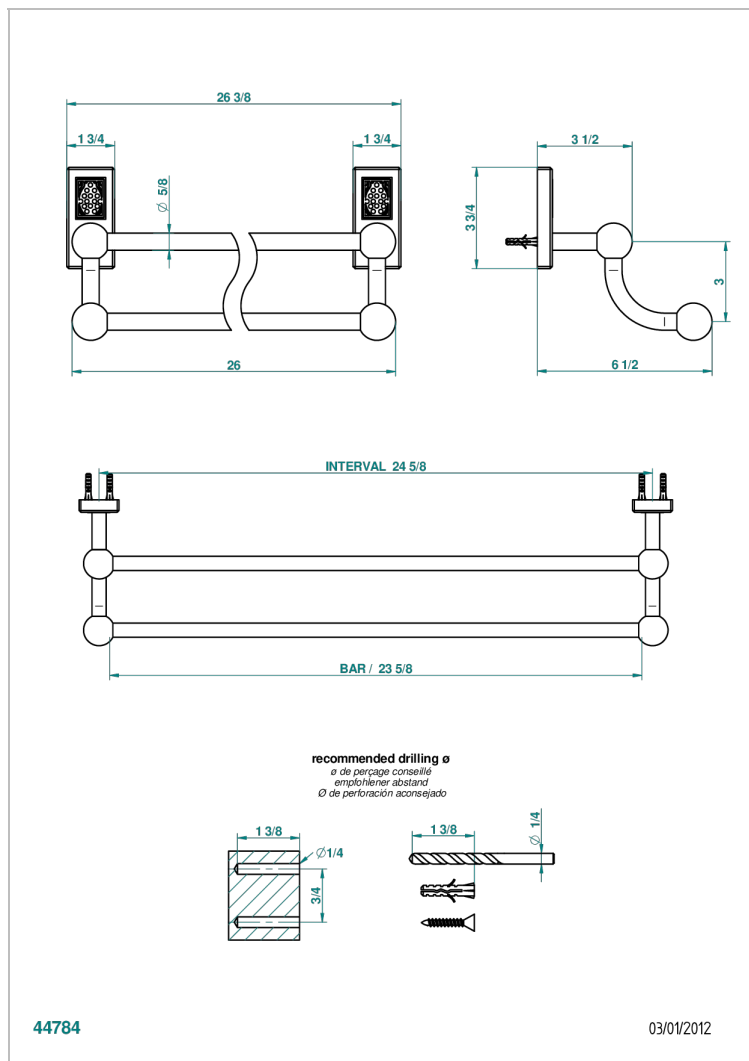

METROPOLIS CLEAR CRYSTAL WITH LEVER HANDLES

A2B-516/60

Double towel bar, 24" long

CHARACTERISTIC

- Métropolis Clear crystal with lever handles
- Double towel bar, 24" long

AVAILABLE FINITIONS

Black ceram - D30
Blush PVD - H62
Brass color PVD - H49
Brown bronze color PVD - F33
Chrome polished - A02
Chrome polished / gold polished - G02