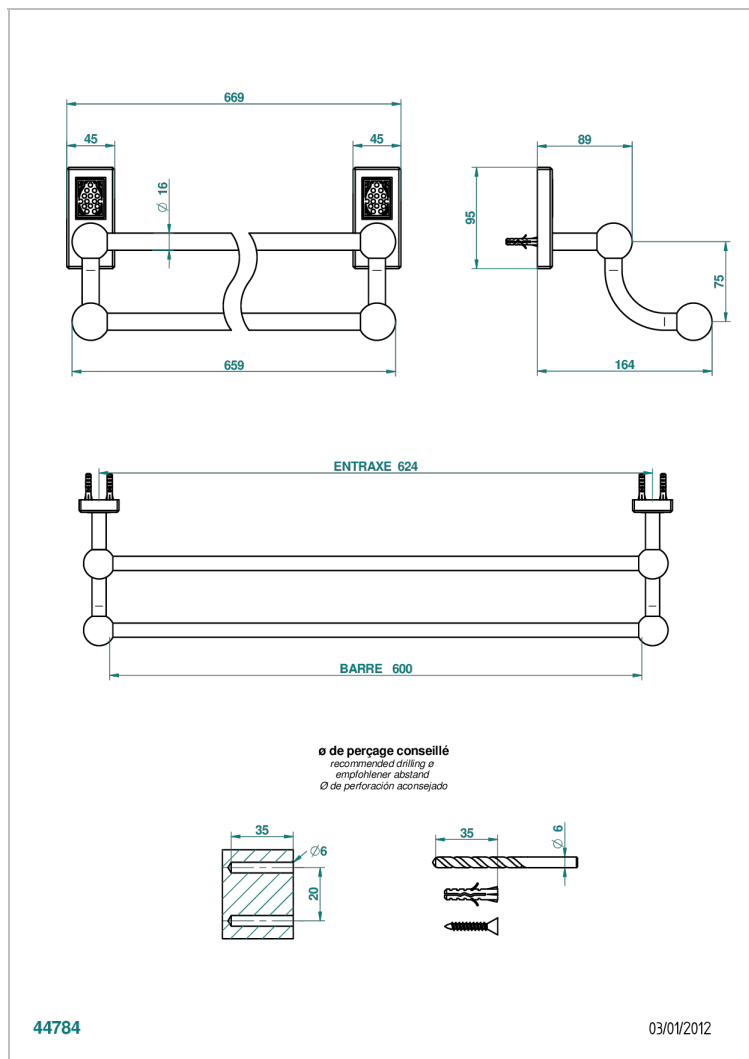

METROPOLIS CLEAR CRYSTAL WITH LEVER

A2B-516/60

Towel rail, 2 fixed rails, length: 600 mm

CHARACTERISTIC

- Métropolis Clear crystal with lever
- Towel rail, 2 fixed rails, length: 600 mm

AVAILABLE FINITIONS