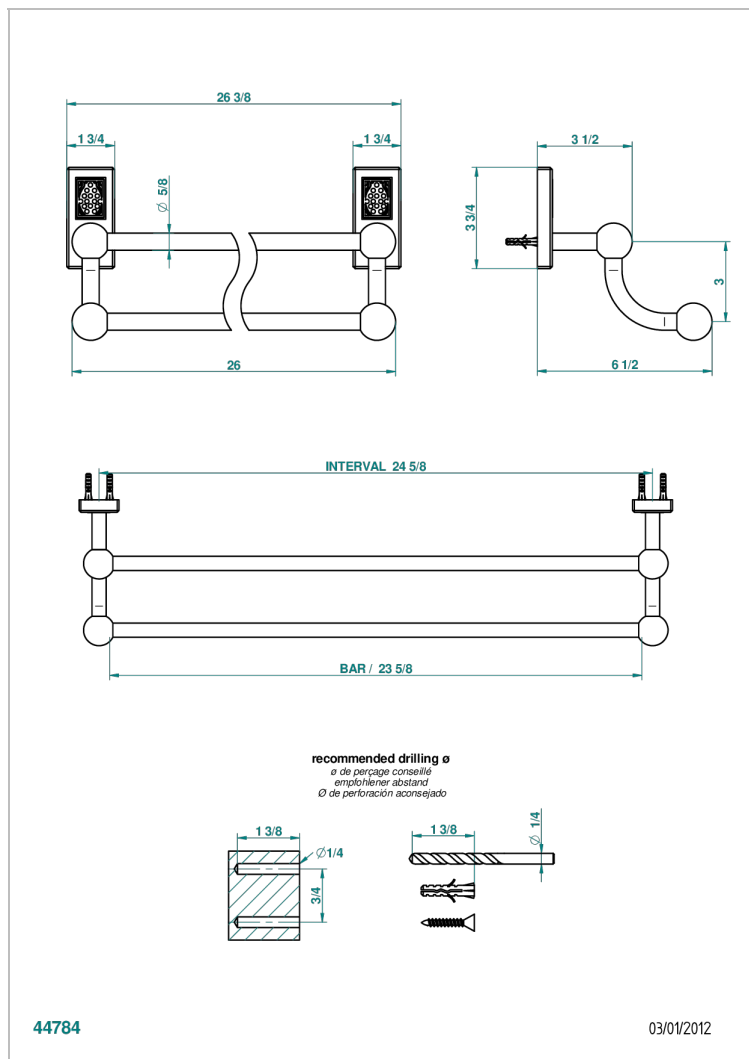

METROPOLIS CLEAR CRYSTAL WITH LEVER

A2B-516/60

Towel rail, 2 fixed rails, length: 600 mm

CHARACTERISTIC

- Métropolis Clear crystal with lever
- Towel rail, 2 fixed rails, length: 600 mm

AVAILABLE FINITIONS