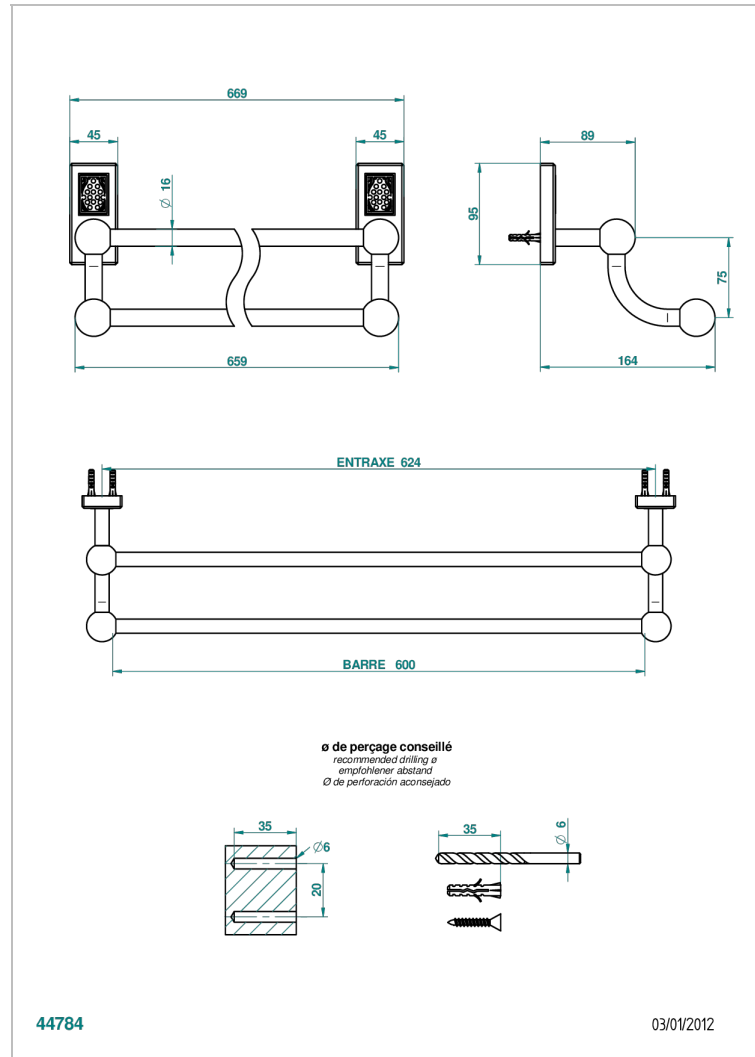

METROPOLIS CLEAR CRYSTAL WITH LEVER

A2B-516/60

Towel rail, 2 fixed rails, length: 600 mm

THG[®]
PARIS

CHARACTERISTIC

- Métropolis Clear crystal with lever
- Towel rail, 2 fixed rails, length: 600 mm

AVAILABLE FINITIONS