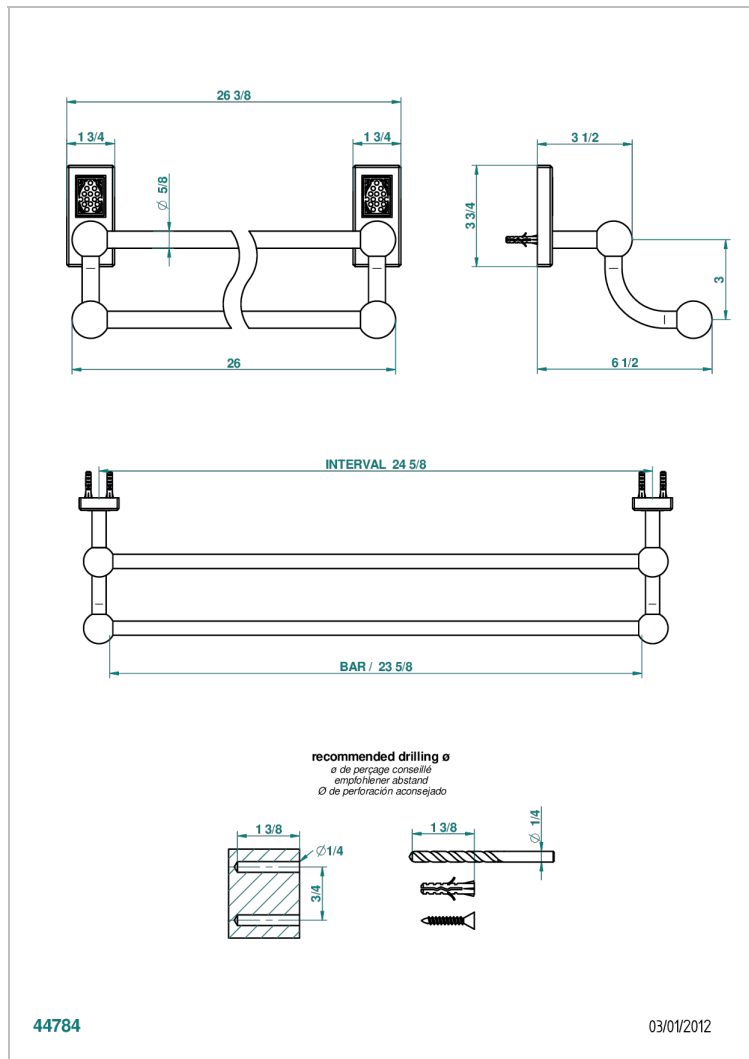

# METROPOLIS CLEAR CRYSTAL WITH LEVER

A2B-516/60

Towel rail, 2 fixed rails, length: 600 mm

## CHARACTERISTIC

- Métropolis Clear crystal with lever
- Towel rail, 2 fixed rails, length: 600 mm