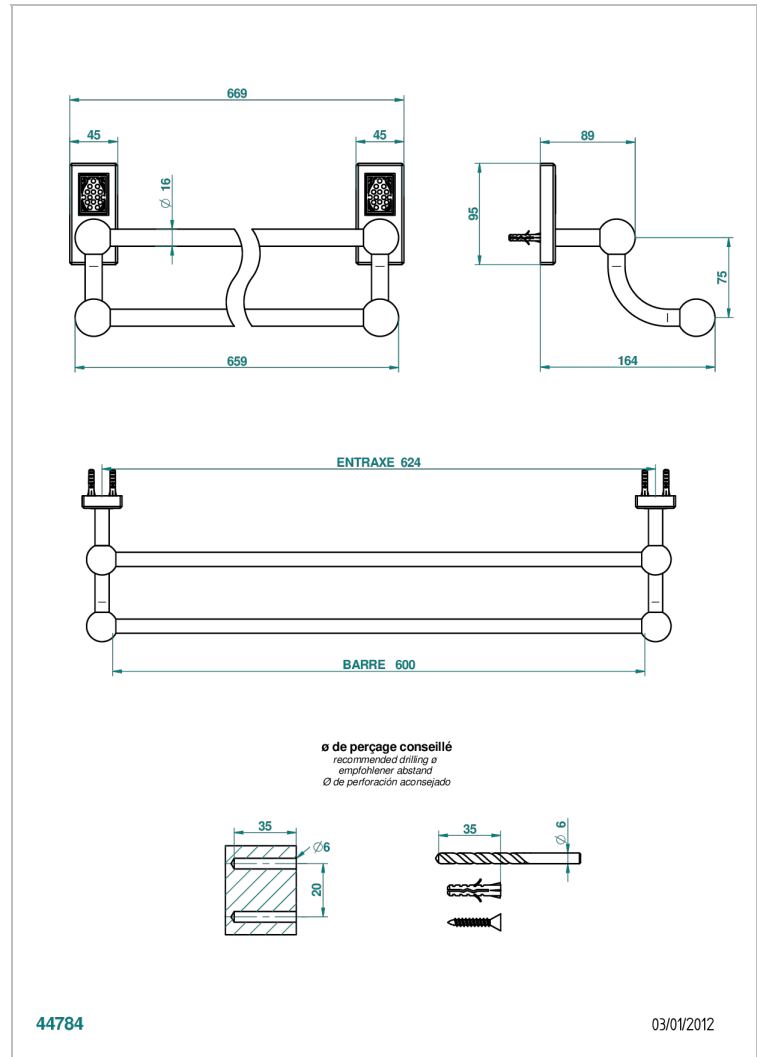

# METROPOLIS CRISTAL CLARO

A2A-516/60

Towel rail, 2 fixed rails, length: 600 mm

THG<sup>®</sup>  
PARIS

## CARACTERÍSTICAS

- Métropolis cristal claro
- Towel rail, 2 fixed rails, length: 600 mm