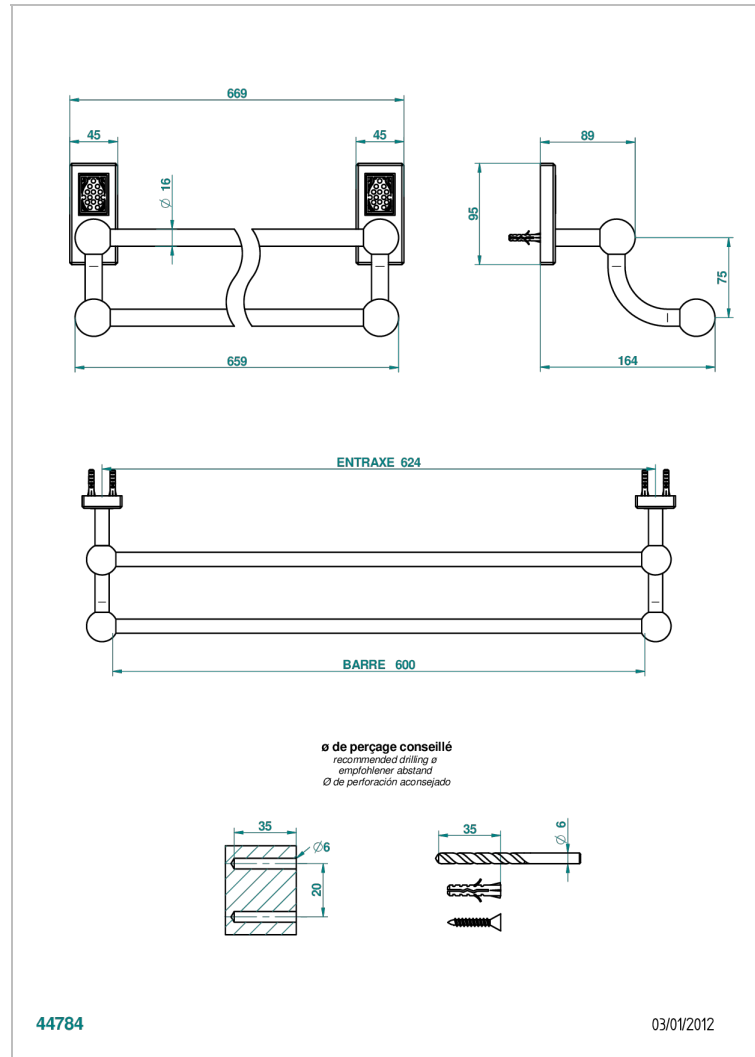

METROPOLIS CLEAR CRYSTAL

A2A-516/60

Towel rail, 2 fixed rails, length: 600 mm

CHARACTERISTIC

- Métropolis Clear crystal
- Towel rail, 2 fixed rails, length: 600 mm

AVAILABLE FINITIONS

Antique nickel - H28
Black ceram - D30
Blush PVD - H62
Brass color PVD - H49
Brown bronze color PVD - F33
Gold color PVD - H52