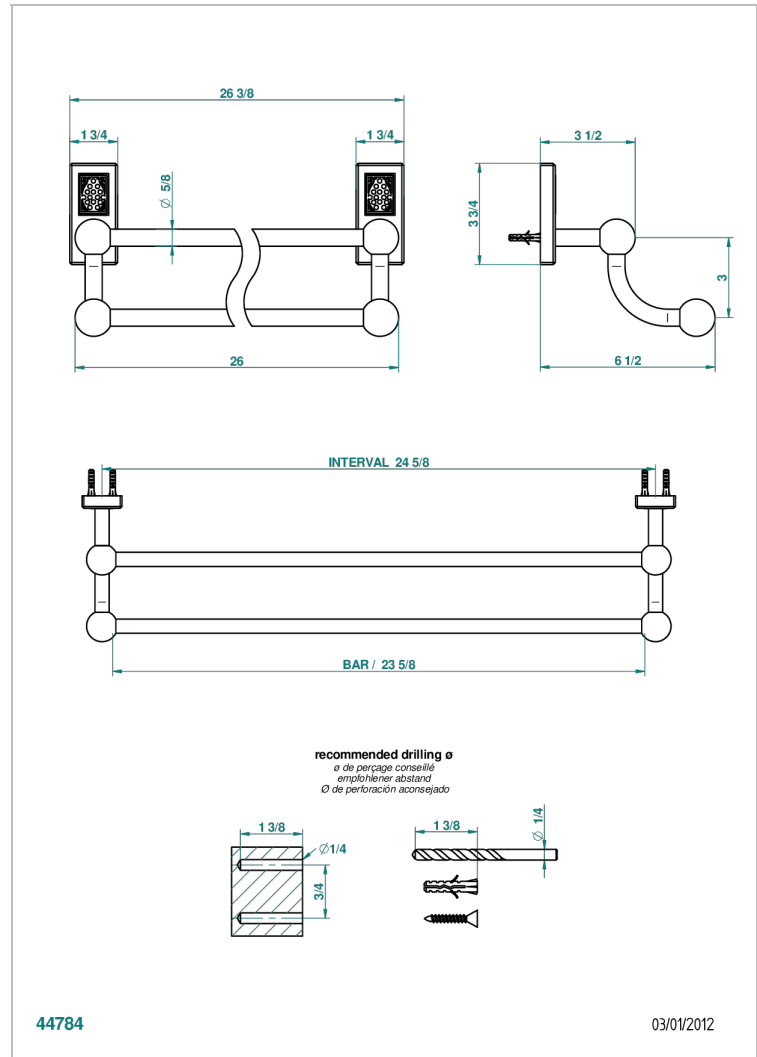

# METROPOLIS CLEAR CRYSTAL

A2A-516/60

Towel rail, 2 fixed rails, length: 600 mm

THG<sup>®</sup>  
PARIS

## CHARACTERISTIC

- Métropolis Clear crystal
- Towel rail, 2 fixed rails, length: 600 mm