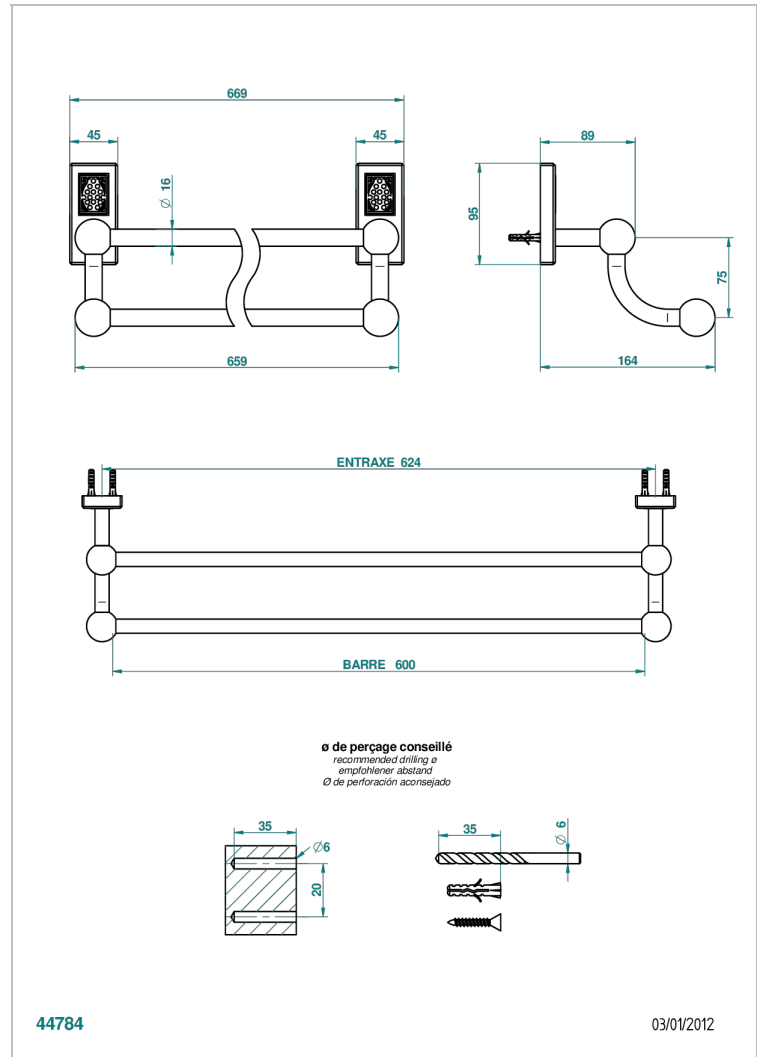

# METROPOLIS CLEAR CRYSTAL

A2A-516/60

Towel rail, 2 fixed rails, length: 600 mm

## CHARACTERISTIC

- Métropolis Clear crystal
- Towel rail, 2 fixed rails, length: 600 mm