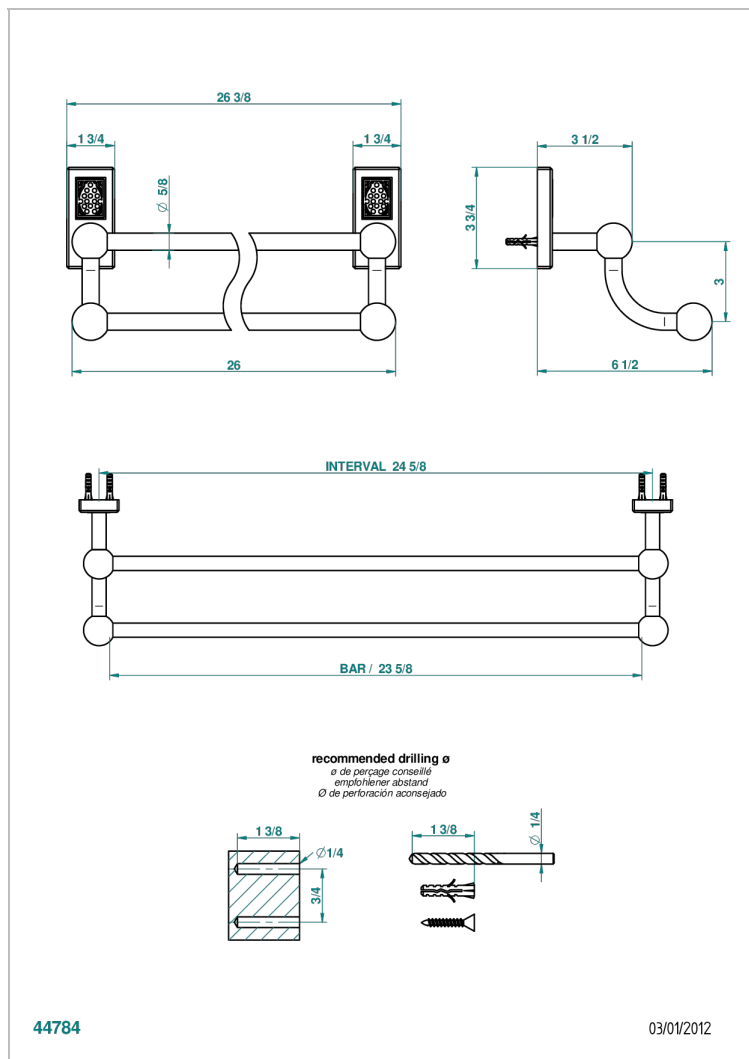

# METROPOLIS CRISTAL CLARO

A2A-516/60

Towel rail, 2 fixed rails, length: 600 mm

THG<sup>®</sup>  
PARIS

## CARACTERÍSTICAS

- Métropolis cristal claro
- Towel rail, 2 fixed rails, length: 600 mm