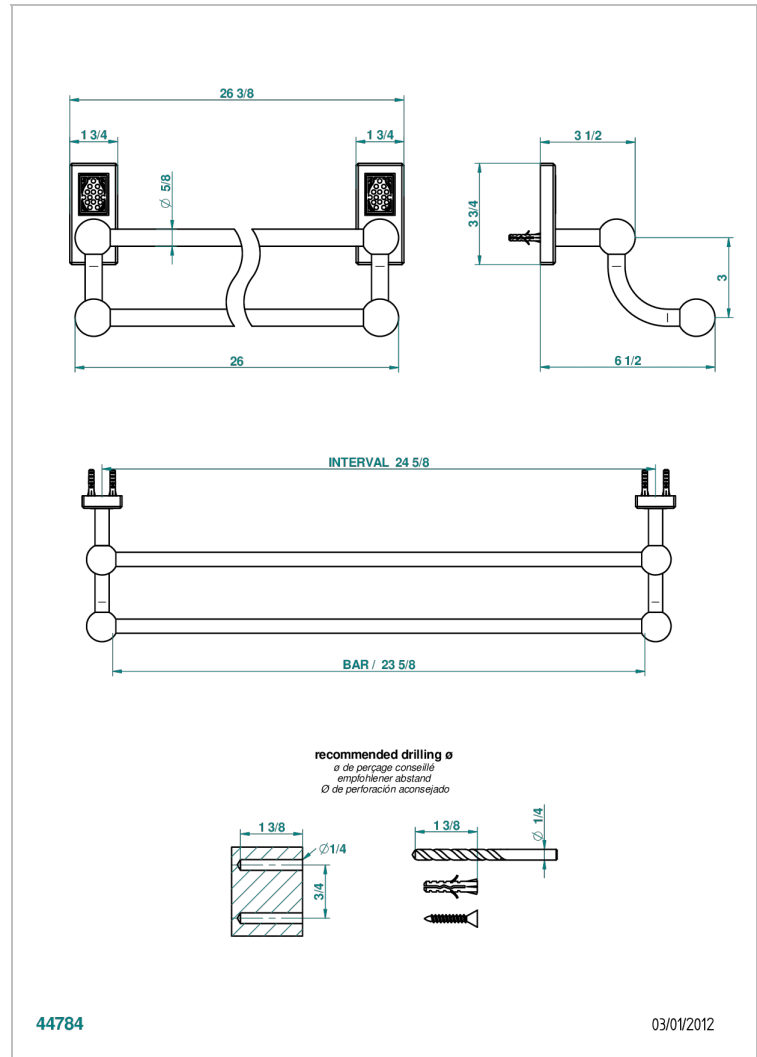

# METROPOLIS CLEAR CRYSTAL

A2A-516/60

Towel rail, 2 fixed rails, length: 600 mm

## CHARACTERISTIC

- Métropolis Clear crystal
- Towel rail, 2 fixed rails, length: 600 mm