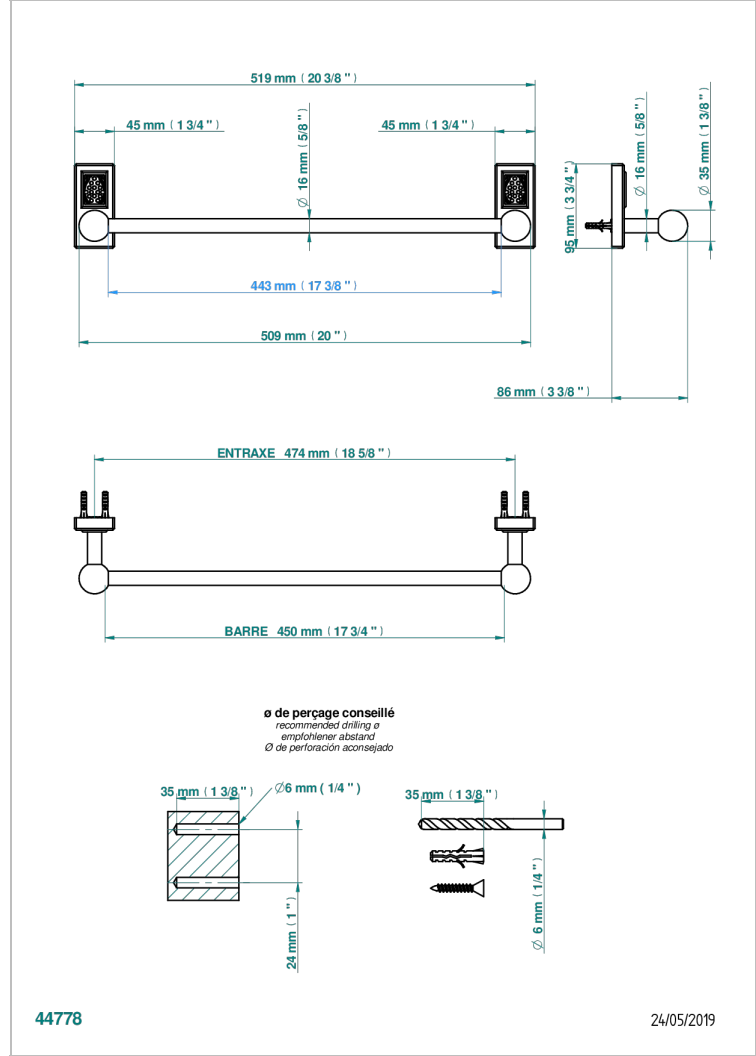

METROPOLIS CRISTAL CLARO CON MANETAS

A2B-514/45

Single towel rail, fixed rail, length: 450 mm

CARACTERÍSTICAS

- Métropolis cristal claro con manetas
- Single towel rail, fixed rail, length: 450 mm

ACABADOS DISPONIBLES