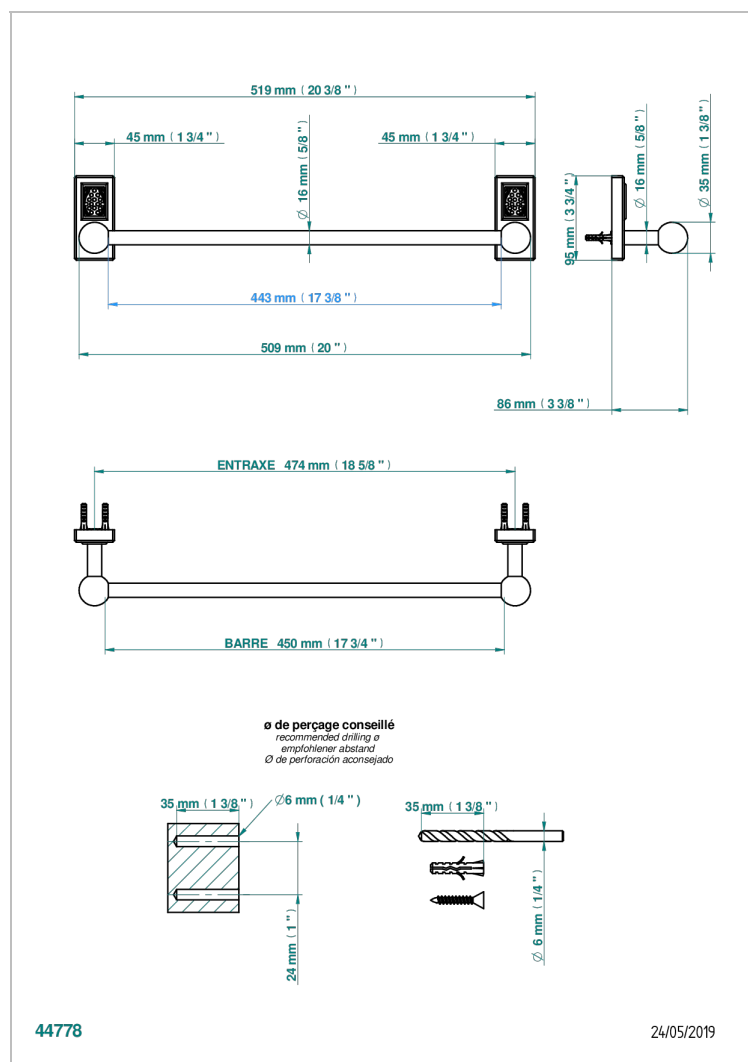

METROPOLIS CLEAR CRYSTAL WITH LEVER

A2B-514/45

Single towel rail, fixed rail, length: 450 mm

CHARACTERISTIC

- Métropolis Clear crystal with lever
- Single towel rail, fixed rail, length: 450 mm

AVAILABLE FINITIONS