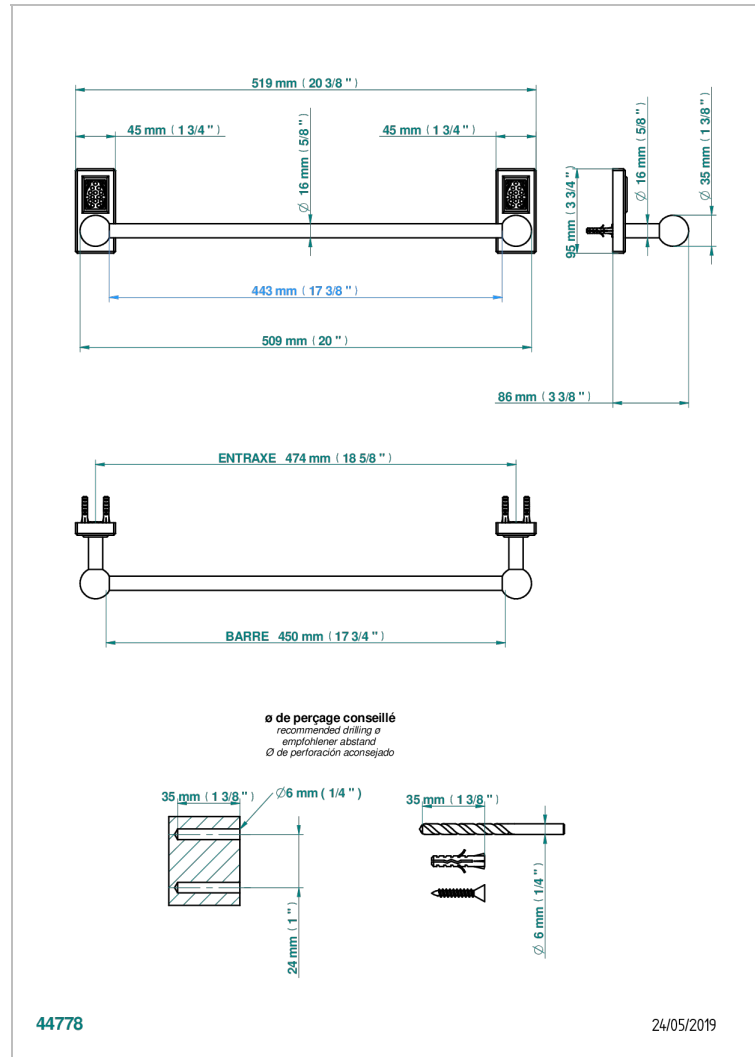

METROPOLIS CRISTAL CLARO CON MANETAS

A2B-514/45

Single towel rail, fixed rail, length: 450 mm

CARACTERÍSTICAS

- Métropolis cristal claro con manetas
- Single towel rail, fixed rail, length: 450 mm

ACABADOS DISPONIBLES