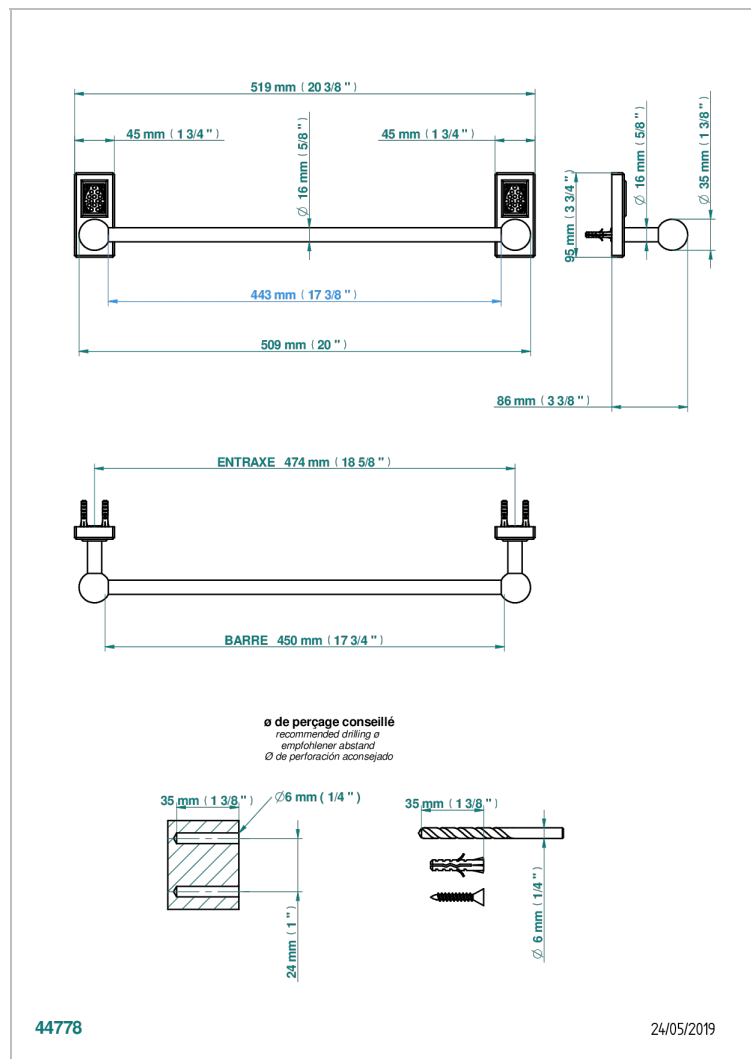

METROPOLIS CLEAR CRYSTAL WITH LEVER

A2B-514/45

Single towel rail, fixed rail, length: 450 mm

CHARACTERISTIC

- Métropolis Clear crystal with lever
- Single towel rail, fixed rail, length: 450 mm

AVAILABLE FINITIONS