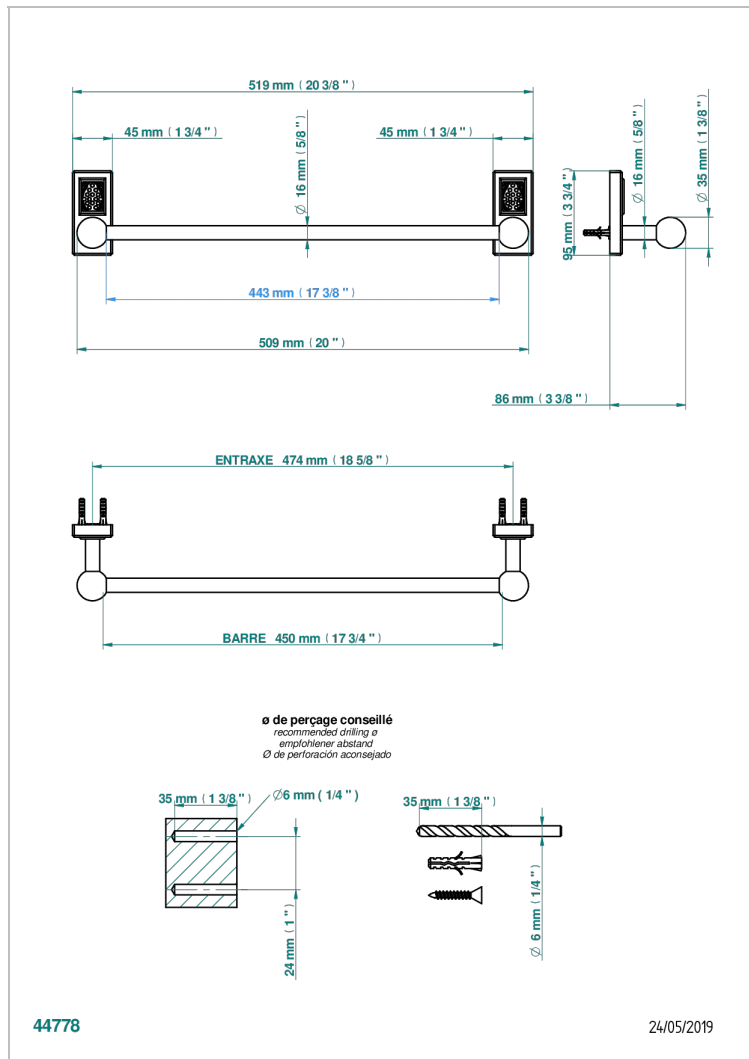

METROPOLIS CRISTAL CLARO

A2A-514/45

Single towel rail, fixed rail, length: 450 mm

THG[®]
PARIS

CARACTERÍSTICAS

- Métropolis cristal claro
- Single towel rail, fixed rail, length: 450 mm

ACABADOS DISPONIBLES