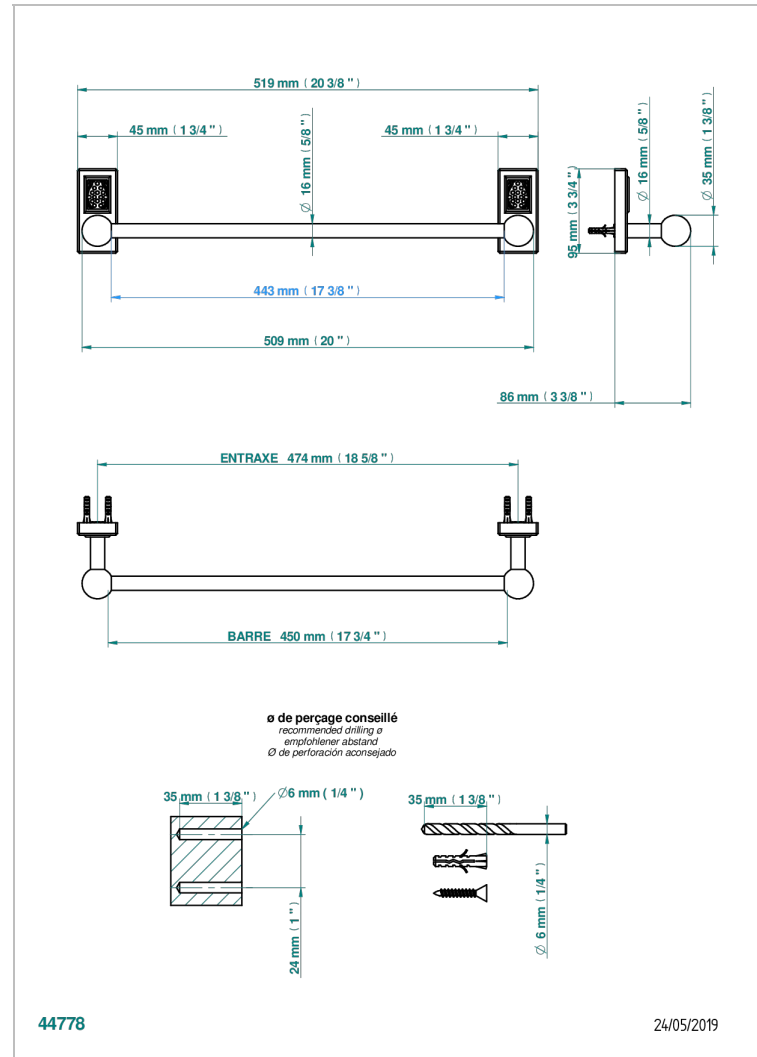

METROPOLIS CLEAR CRYSTAL

A2A-514/45

Towel bar, 18" long

CHARACTERISTIC

- Métropolis Clear crystal
- Towel bar, 18" long

AVAILABLE FINITIONS

Black ceram - D30
Blush PVD - H62
Brass color PVD - H49
Brown bronze color PVD - F33
Chrome polished - AO2
Chrome polished / gold polished - G02