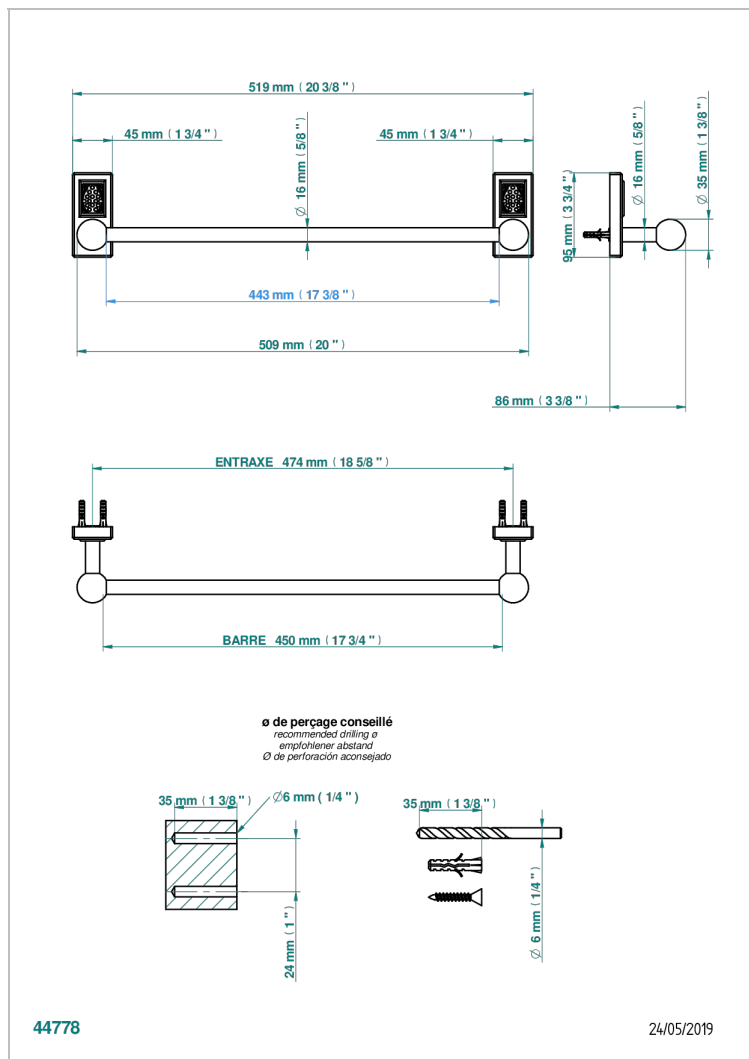

METROPOLIS CLEAR CRYSTAL

A2A-514/45

Single towel rail, fixed rail, length: 450 mm

CHARACTERISTIC

- Métropolis Clear crystal
- Single towel rail, fixed rail, length: 450 mm

AVAILABLE FINITIONS

Antique nickel - H28
Black ceram - D30
Blush PVD - H62
Brass color PVD - H49
Brown bronze color PVD - F33
Gold color PVD - H52