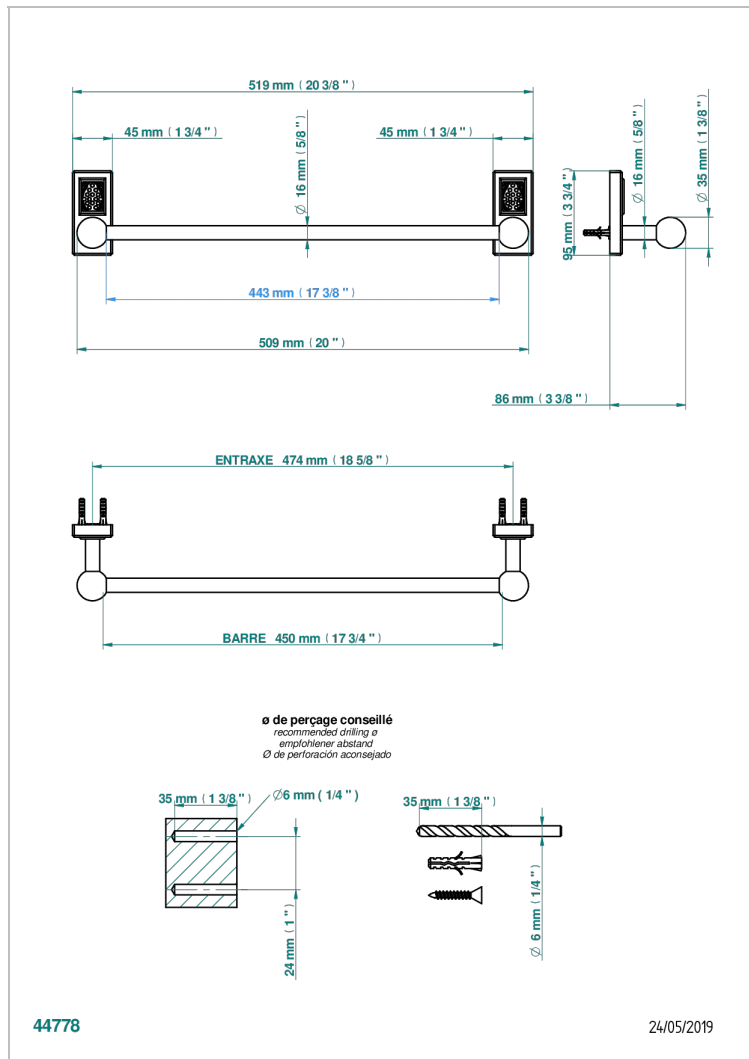

# METROPOLIS CRISTAL CLARO

A2A-514/45

Single towel rail, fixed rail, length: 450 mm

THG<sup>®</sup>  
PARIS

## CARACTERÍSTICAS

- Métropolis cristal claro
- Single towel rail, fixed rail, length: 450 mm