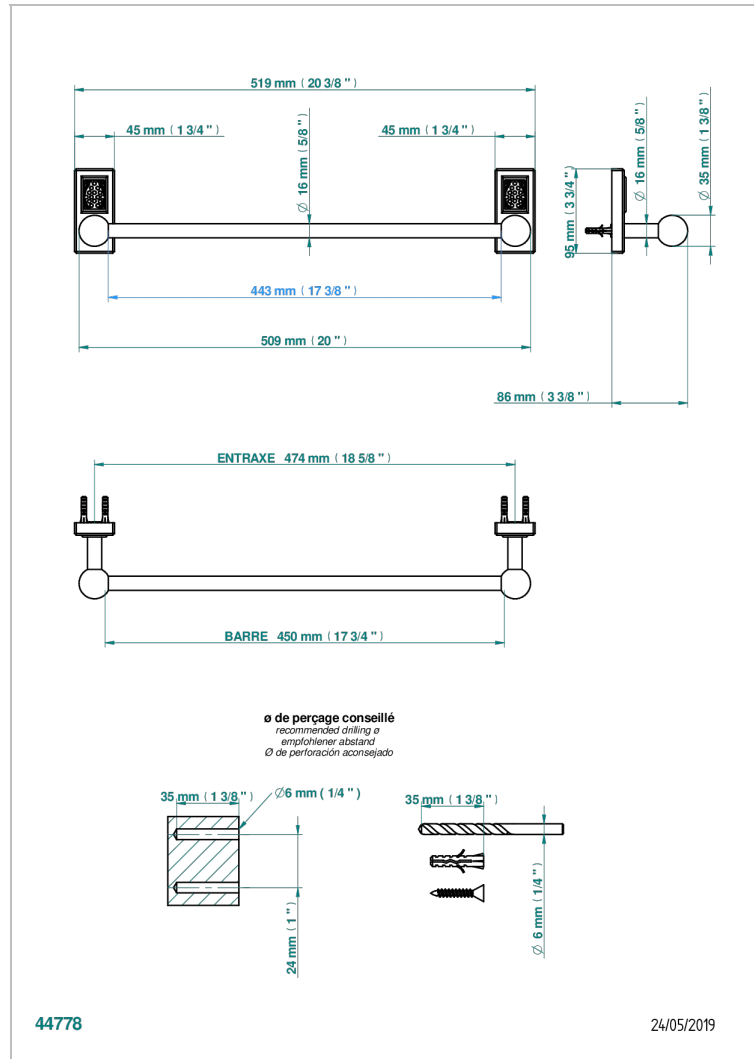

METROPOLIS CLEAR CRYSTAL

A2A-514/45

Single towel rail, fixed rail, length: 450 mm

CHARACTERISTIC

- Métropolis Clear crystal
- Single towel rail, fixed rail, length: 450 mm

AVAILABLE FINITIONS

Antique nickel - H28
Black ceram - D30
Blush PVD - H62
Brass color PVD - H49
Brown bronze color PVD - F33
Gold color PVD - H52