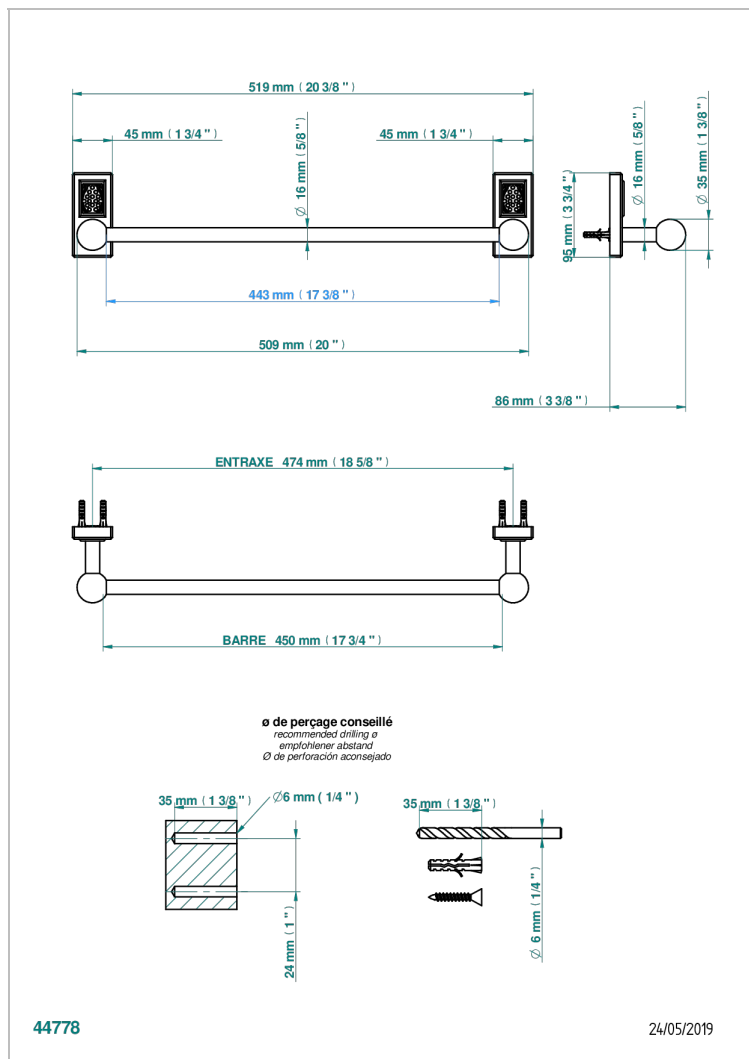

METROPOLIS CRISTAL CLARO

A2A-514/45

Single towel rail, fixed rail, length: 450 mm

THG[®]
PARIS

CARACTERÍSTICAS

- Métropolis cristal claro
- Single towel rail, fixed rail, length: 450 mm

ACABADOS DISPONIBLES